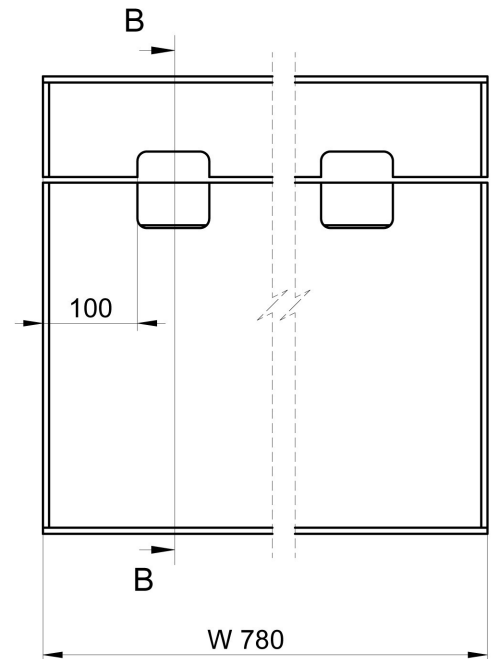

ADJ Touring Case 4 x Vizi Beam RXONE

| | |
|--|--|
|  CARPET COVERING |  FOAM 30 mm |
|  FOAM 5 mm |  FOAM |
|  FOAM 10 mm |  EGGBOX FOAM 30 mm |
|  FOAM 15 mm |  PLYWOOD |
|  FOAM 20 mm |  RUBBER 6 mm |