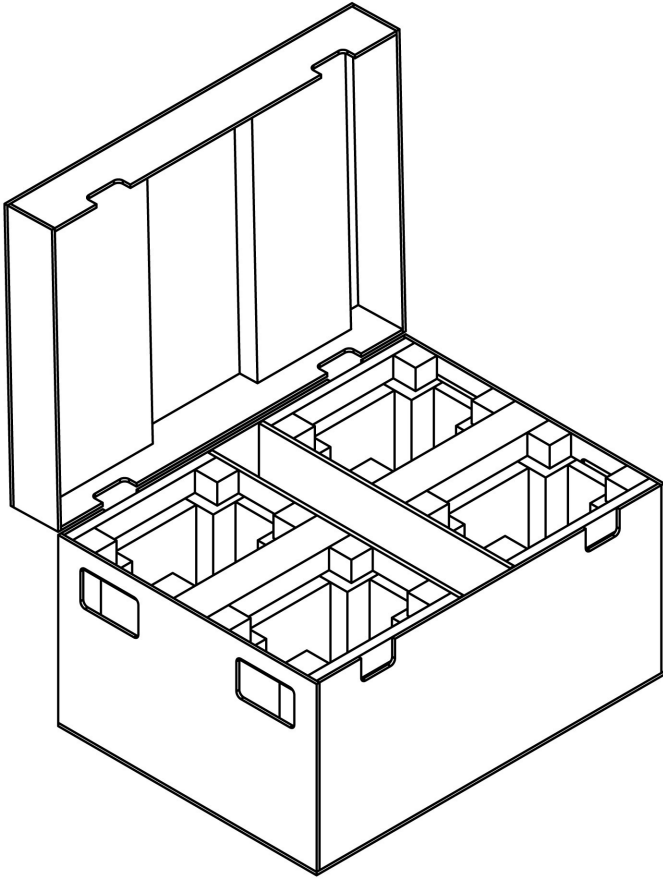

ADJ Touring Case 4 x Vizi Beam RXONE

| | |
|--|--|
|  CARPET COVERING |  FOAM 30 mm |
|  FOAM 5 mm |  FOAM |
|  FOAM 10 mm |  EGGBOX FOAM 30 mm |
|  FOAM 15 mm |  PLYWOOD |
|  FOAM 20 mm |  RUBBER 6 mm |