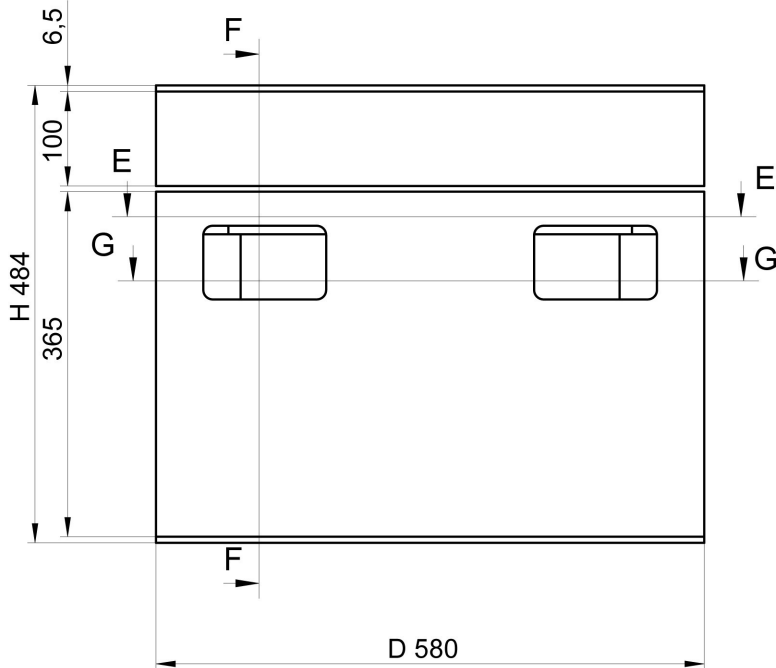

ADJ Touring Case 4 x Vizi Beam RXONE

| | |
|--|--|
|  CARPET COVERING |  FOAM 30 mm |
|  FOAM 5 mm |  FOAM |
|  FOAM 10 mm |  EGGBOX FOAM 30 mm |
|  FOAM 15 mm |  PLYWOOD |
|  FOAM 20 mm |  RUBBER 6 mm |