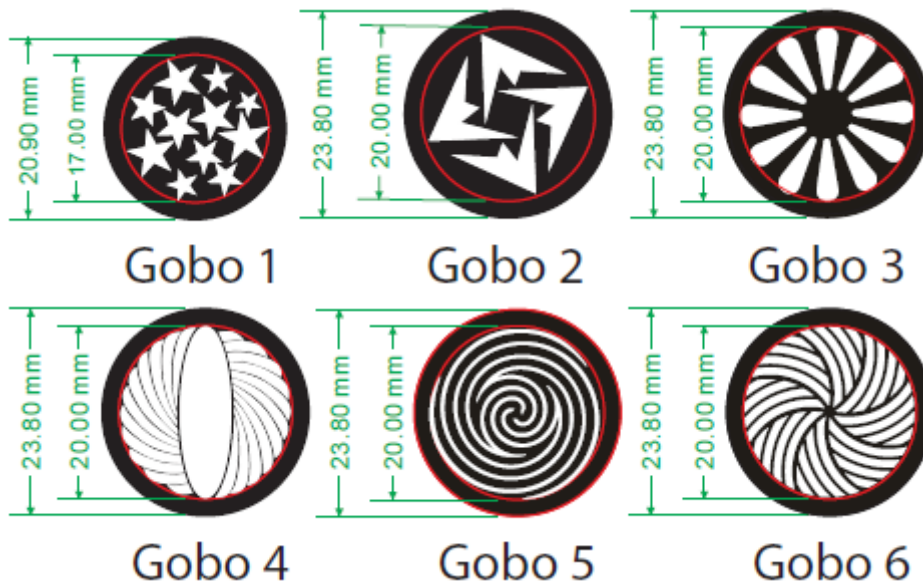

Gobo Wheel 2