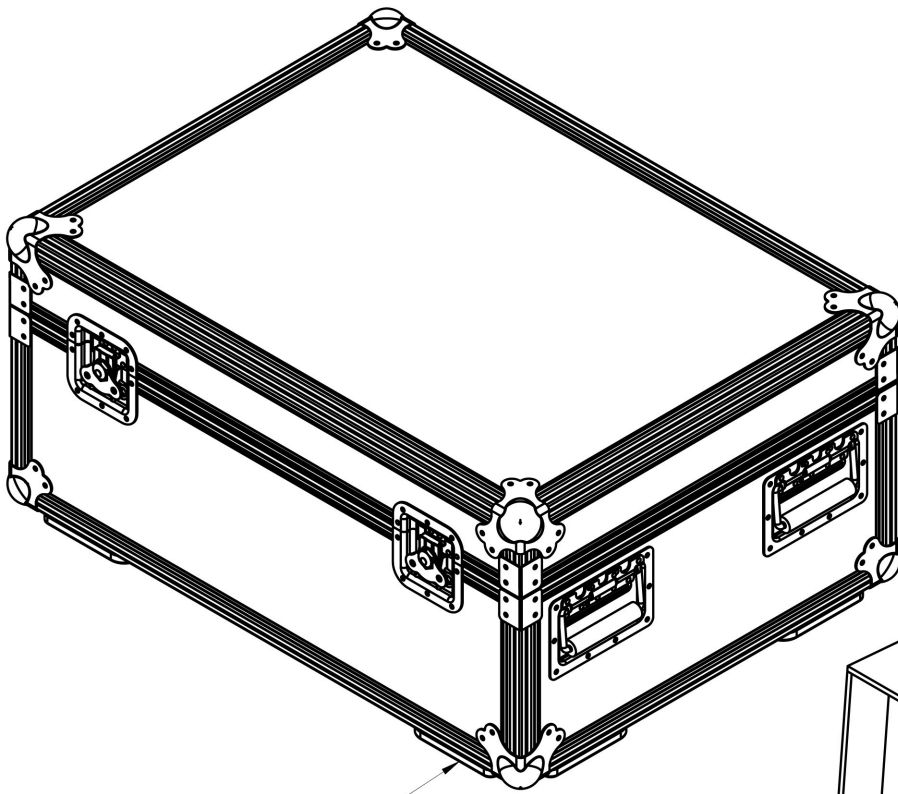

ADJ Touring Case 6x LED PAR Universal

Castor plate

	CARPET COVERING
	FOAM 10 mm
	EGGBOX FOAM 30 mm
	PLYWOOD