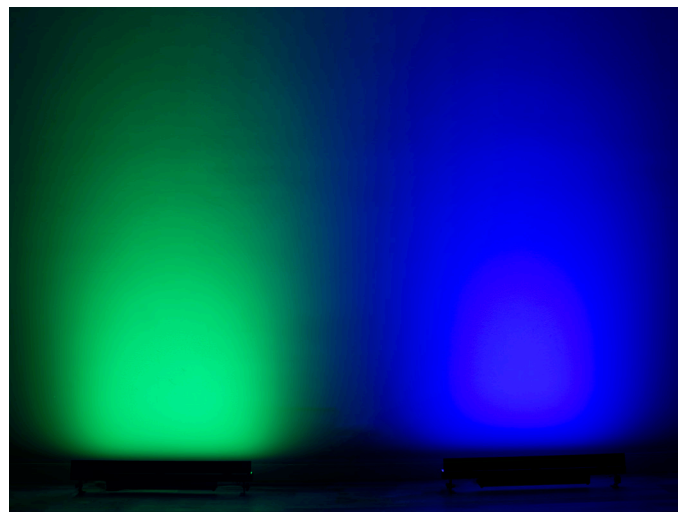

INCLUDED ACCESSORIES:

- Locking Power Cord
- Removable Glare Shield
- Includes mounting brackets to set on the ground or to mount a clamp to for truss mounting