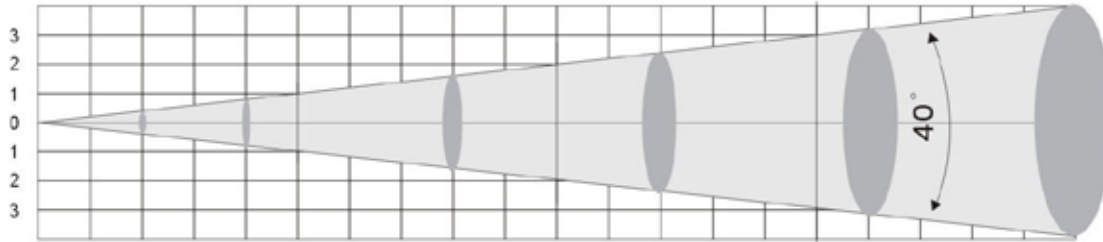

American DJ FLAT PAR TRI7 Photometrics (All LEDs - RGB)

RGB   4910 — 1370 —   399 —   166.8 —   98.1 —   66.4   lux

1.64'	3.28'	6.56'	9.84'	13.11'	16.39'	Distance(Feet)
0.5	1	2	3	4	5	Distance(Meters)
2.13'	4.27'	7.22'	12.80'	17.06'	21.33'	Diameter(Feet)
0.65	1.3	2.2	3.9	5.2	6.5	Diameter(Meters)