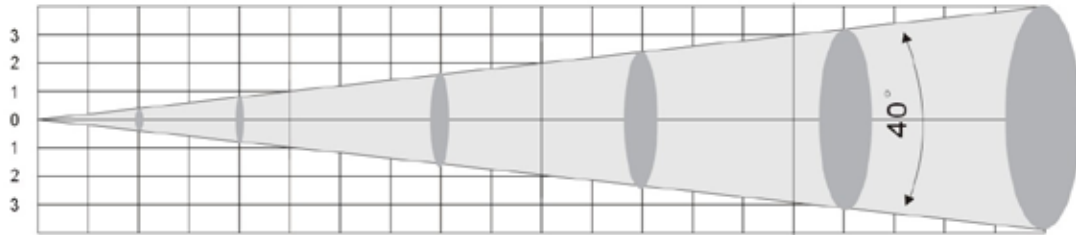

American DJ FLAT PAR TRI7 Photometrics (Green LED Only)

G   1717 — 473 ————— 135 ————— 58.6 ————— 35.5 ————— 23.5   lux
lux