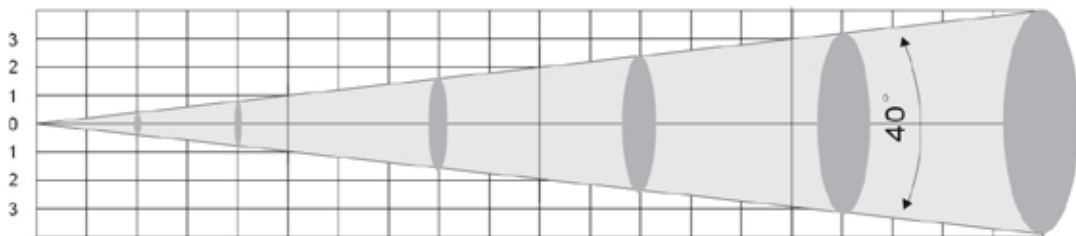

# American DJ FLAT PAR TRI7 Photometrics (Blue LED Only)

B      1880 — 531 —      127 —      58.6 —      35.5 —      23.2    lux

1.64'	3.28'	6.56'	9.84'	13.11'	16.39'	Distance(Feet)
0.5	1	2	3	4	5	Distance(Meters)
2.13'	4.27'	7.22'	12.80'	17.06'	21.33'	Diameter(Feet)
0.65	1.3	2.2	3.9	5.2	6.5	Diameter(Meters)

# American DJ FLAT PAR TRI7 Photometrics (Green LED Only)

G      1717 — 473 ————— 135 ————— 58.6 ————— 35.5 ————— 23.5    lux  
lux

1.64'	3.28'	6.56'	9.84'	13.11'	16.39'	Distance(Feet)
0.5	1	2	3	4	5	Distance(Meters)
2.13'	4.27'	7.22'	12.80'	17.06'	21.33'	Diameter(Feet)
0.65	1.3	2.2	3.9	5.2	6.5	Diameter(Meters)

# American DJ FLAT PAR TRI7 Photometrics (Red LED Only)

R      2780 — 752 ————— 196 ————— 84 ————— 48.4 ————— 32.6    lux

1.64'	3.28'	6.56'	9.84'	13.11'	16.39'	Distance(Feet)
0.5	1	2	3	4	5	Distance(Meters)
2.13'	4.27'	7.22'	12.80'	17.06'	21.33'	Diameter(Feet)
0.65	1.3	2.2	3.9	5.2	6.5	Diameter(Meters)