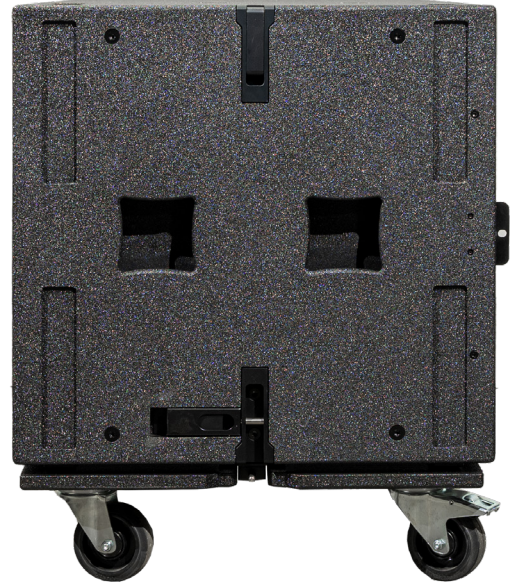

TECHNICAL DATA:

- Speaker Type: 1-Way Active 2x18" Subwoofer, Milan certified

ACOUSTICAL DATA:

- Frequency Response: 35 -200 Hz
- Max SPL: 132 dB
- LF: 2 x 18" (4" voice coil) - Ferrite

AMPLIFIER:

- Amplifier: 1200-Watts RMS / 2400-Watts Program / 4800-Watts Peak
- Cooling: Convection, Internal fan
- Power Supply: Auto switching 100V-240V, 50-60Hz
- Protection: Thermal, DC Offset, Output Short

PROCESSOR:

- Controller: 64-bit multimode with Milan
- AD/DA Converter: 96 kHz
- Limiter: Multiband compressor, Peak Limiter
- Processing (filters): 10-band IIR

INPUT:

- Signal In/Out (analog):3-pin XLR
- Power Socket: IP65 Locking Power In/Out
- Network: Locking RJ45 In/Out for control and Milan
- Controls: 1 x Input Attenuation (-15dB - +6dB); 1 x System Test and Reset Button
- Special Features: Frontal LED Identification System

CONSTRUCTION:

- Housing: Multiplex plywood - Polyurea painting
- Handles: 4 x handles (2 on each side)
- Rain Cover: Included, fixed
- Rigging Points: Fixation holes to attach AFB328 Flybar
- Dimensions (LxWxH): 48"x22.6"x22.6" / 1219x575x575mm
- Weight: 174 lbs. / 79 kg.

ACCESSORIES:

- CVR218 Protective cover for one ATS218
- ADB218 Transport 2-way Dolly Board for up to two ATS218 ASB218 Stabilizer Bars for ATS218 (2-piece set)