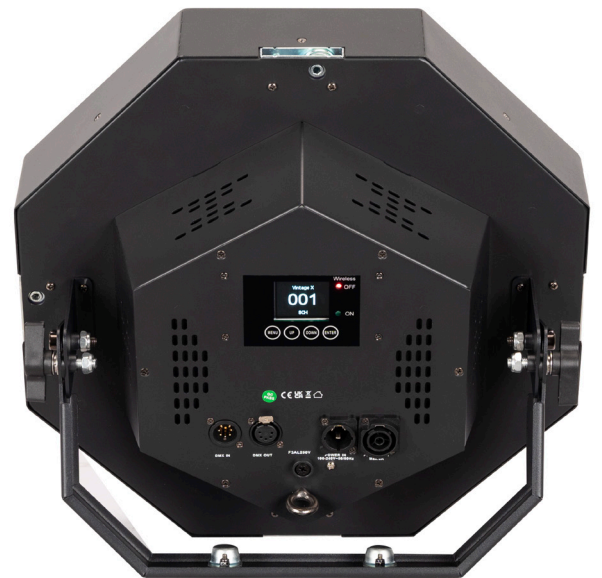

SOURCE:

- (4) 60W, 2000K, Amber Foreground LEDs
- (64) 3W RGB Background LEDs
- 50,000 Hour Average Life*

*May vary depending on several factors including but not limited to: Environmental Conditions, Power/Voltage, Usage Patterns (On-Off Cycling), Control, and Dimming.

FEATURES:

- 4 Foreground Amber LEDs
- 64 Background RGB LEDs
- All LEDs are Individually Controllable via DMX
- Built-In Foreground LED Programs
- Built-In Background LED Programs
- Variable White Color Temperature Control (2,700K ~ 10,000K) (RGB LED)
- User Selectable LED Refresh Rates (900Hz ~ 25K)
- 6 User Selectable Dim Modes
- 4 User Selectable Dim Curves
- Electronic Strobe (0.1Hz ~ 20Hz)
- Electronic Dimming

OPTICAL:

- Amber: 2000K (+/- 50K)
- RGB: 2,700K ~ 10,000K White Color Temperature Range
- Output: 220 Lux, 7000 to 8000 Lumens
- 140° Beam Angle
- 150° Field Angle

PHYSICAL:

- IP20, Metal Housing
- Safety Eyelet
- Digital Display
- Coffin Lock System to Interlock up to 8 Vintage X units
- Adjustable Hanging Bracket
- Omega Clamp Receivers (Omega Clamp Sold Separately)

CONNECTIONS:

- 5-pin XLR DMX In/Out Sockets
- IP65 Locking Power In & Thru Sockets

LINEAR COLOR TEMPERATURE CONTROL
(TUNABLE WHITE)