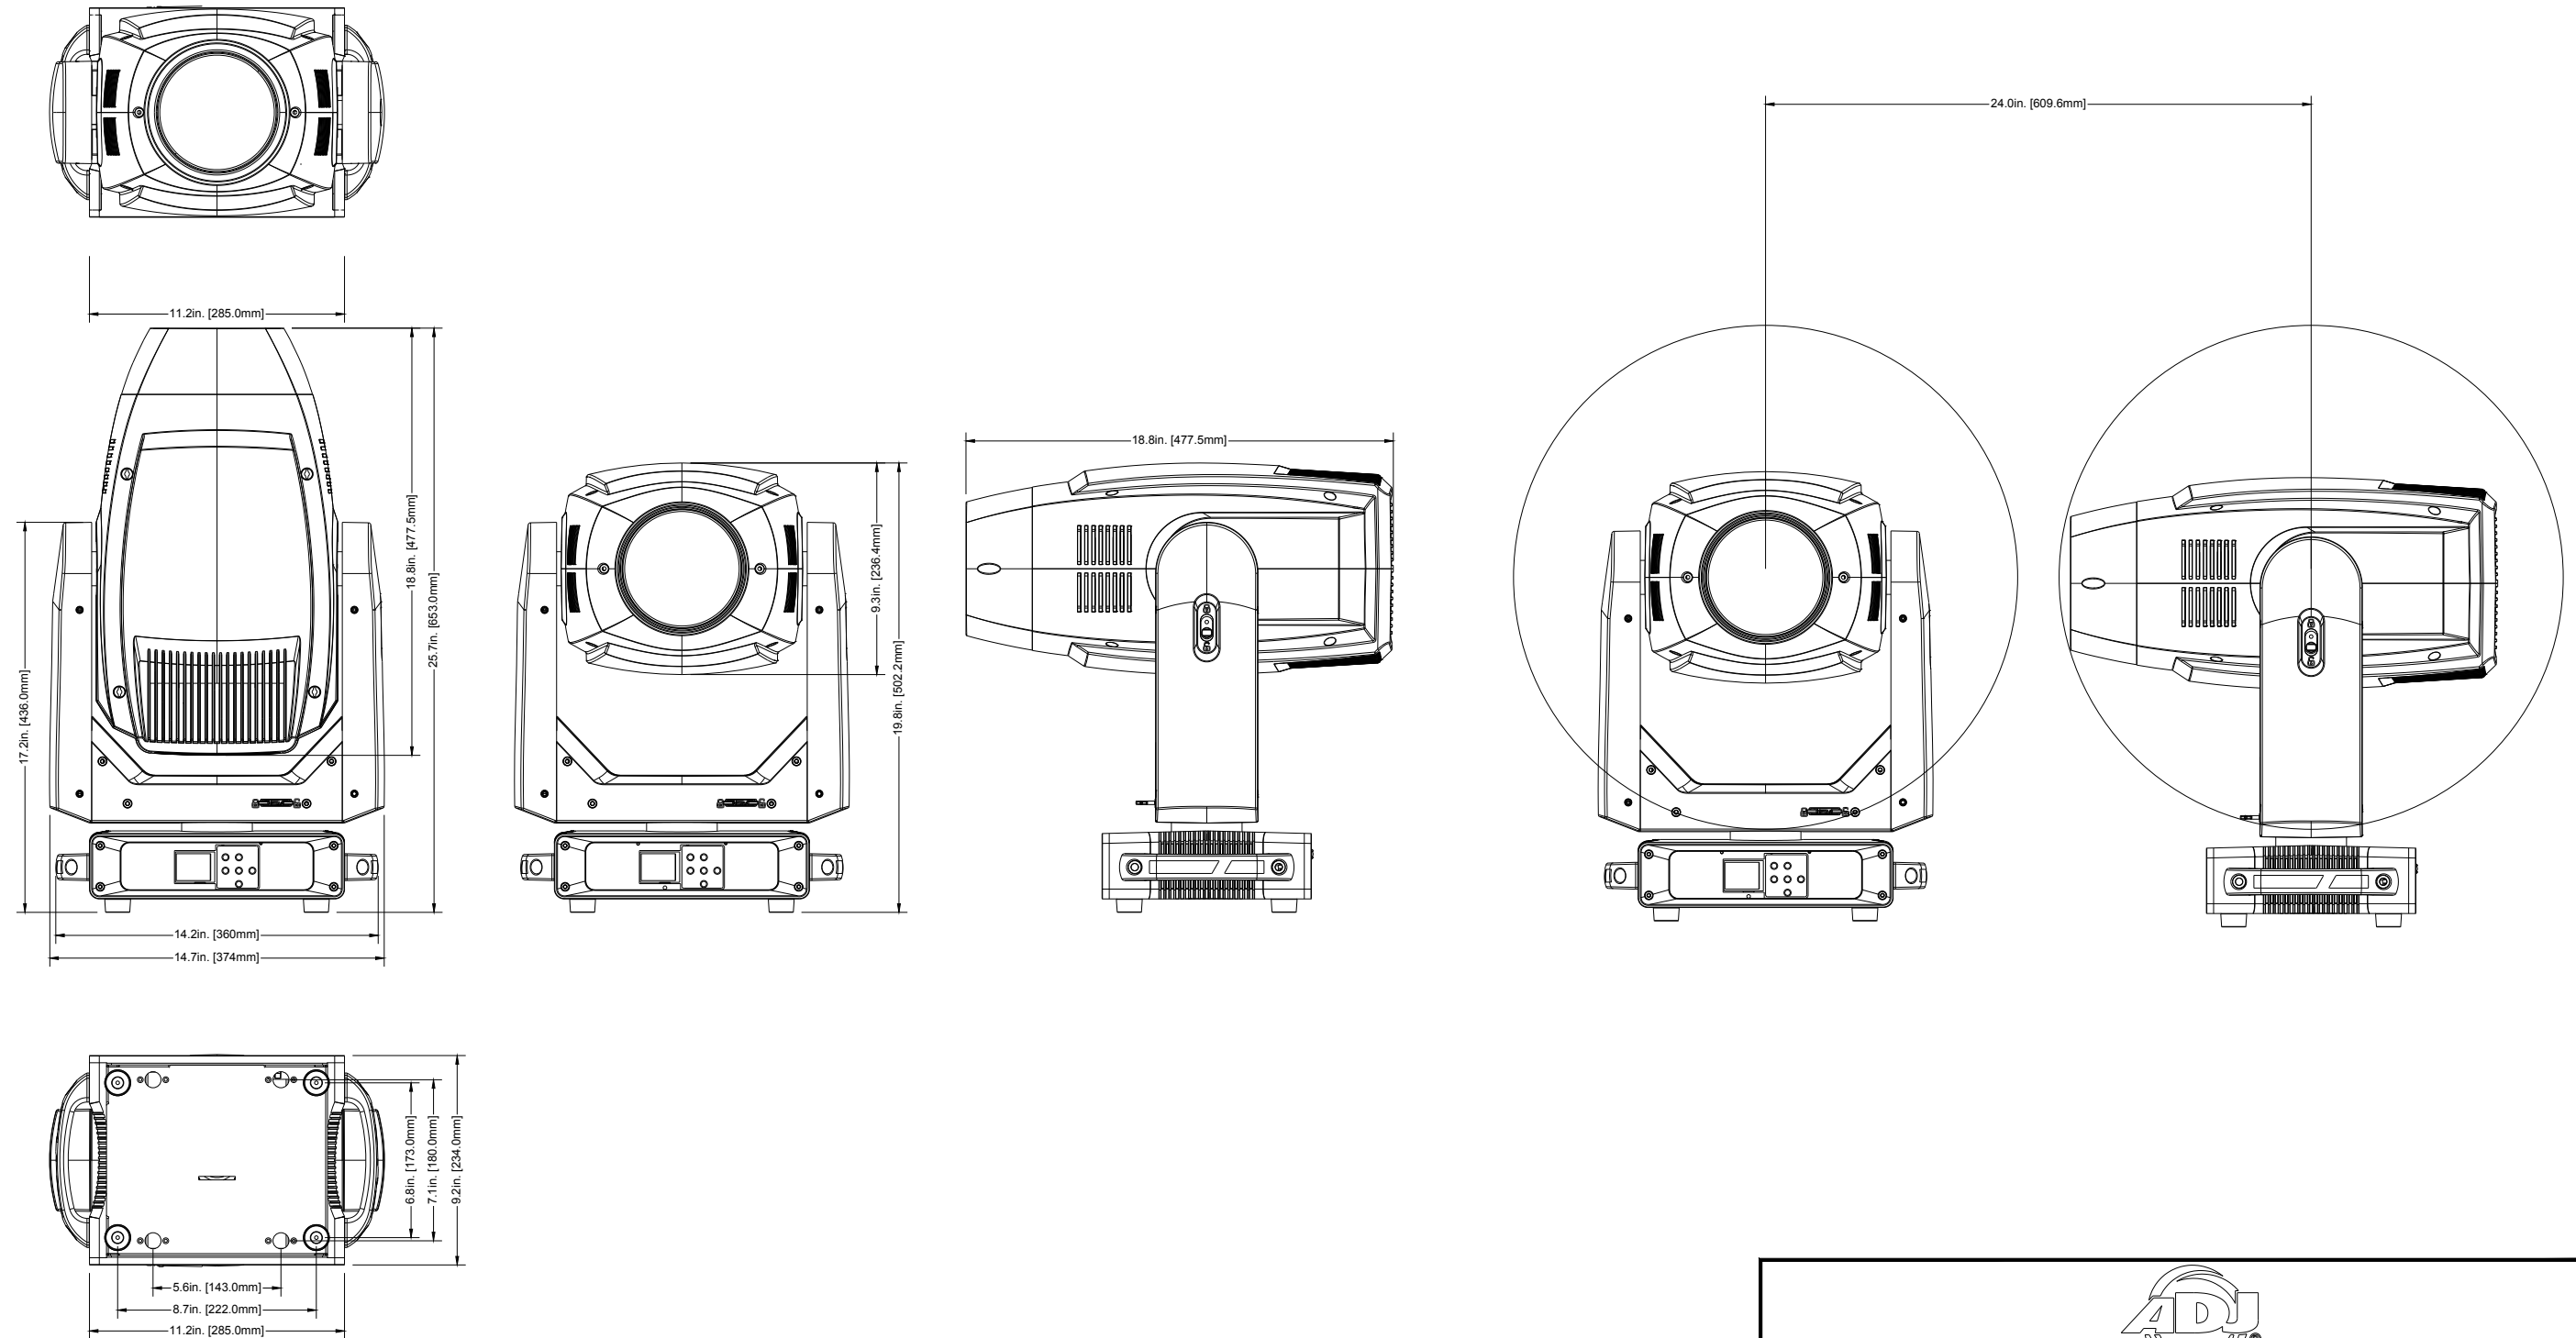

			
TITLE:		DATE:	
ADJ FOCUS SPOT 7Z		26-JUL-2023	
SCALE:	TOL:	ANGLE:	
NONE	± .XX(X) .XXX(.XX)	-	-