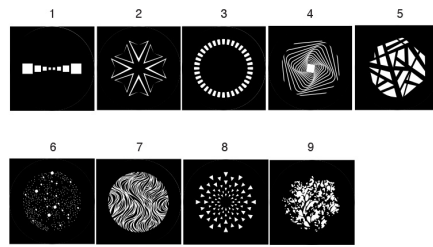

GOBO WHEEL 1