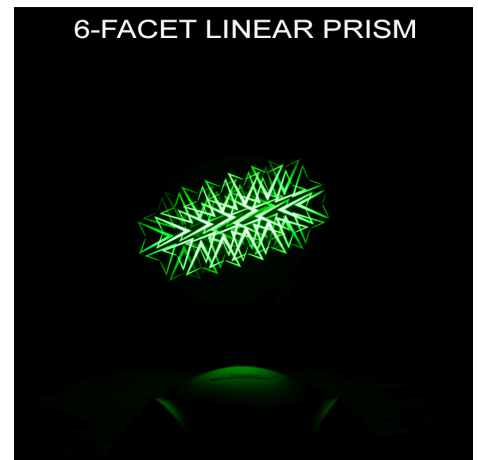

6-FACET LINEAR PRISM