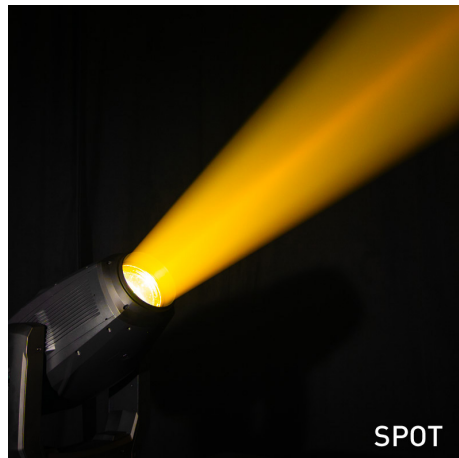

HYDRO HYBRID

CONTROL/PHYSICAL:

- DMX and RDM Protocols
- 3 DMX Channel Modes (24, 27 & 32)
- 1 User Assignable DMX Channel Mode
- Aria X2 Wireless Management / DMX System
- (4) Button Touch Panel
- Full Color 180° Reversible LCD Menu Display
- Outdoor, IP66 5pin DMX In/Out
- Outdoor, IP66 Locking Power In/Out
- Pan/Tilt Locks

DIMENSIONS / WEIGHT:

- Length: 11.4" (290mm)
- Width: 16.31" (414.27mm)
- Height: 29.17" (741mm)
- Weight: 69.7 lbs. (31.6 kg)

ELECTRICAL/THERMAL:

- AC 100-240V 50/60Hz
- 580W Max Power Consumption
- -4° to 113°F (-20°C to 45°C)
- Min/Max Ambient Temperature: -20°C ~ 45°C

APPROVALS / RATINGS:

- CE
- cETLus (Pending)
- IP65-Rated

BEAM

SPOT