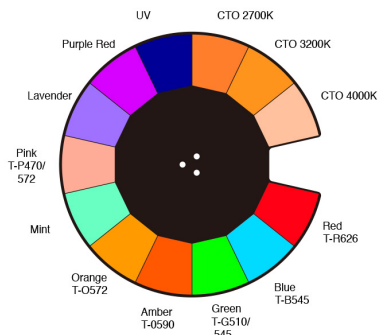

HYDRO HYBRID

COLOR WHEEL