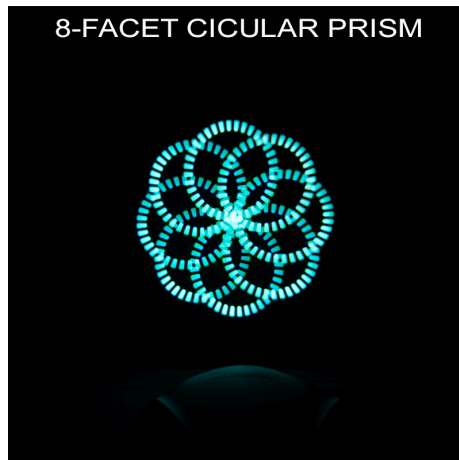

8-FACET CIRCULAR PRISM