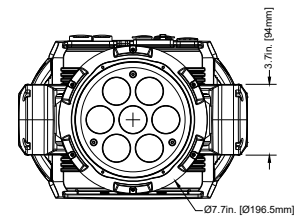

TITLE:		ADJ HYDRO WASH X7		DATE:	210421
SCALE:	TOL:	.XX(X)	.XXX(.XX)	ANGLE:	-
NONE	±	-	-	-	-