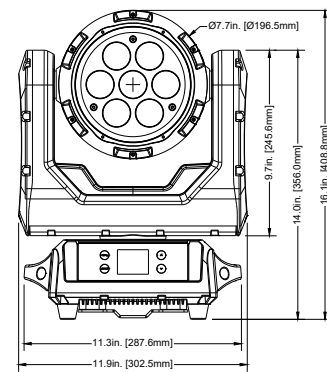

TITLE:		ADJ HYDRO WASH X7		DATE:	210421
SCALE:	TOL:	.XX(X)	.XXX(.XX)	ANGLE:	-
NONE	±	-	-	-	-