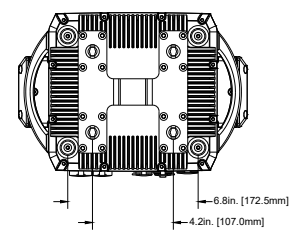

TITLE:		ADJ HYDRO WASH X7		DATE:	210421
SCALE:	TOL:	.XX(X)	.XXX(.XX)	ANGLE:	-
NONE	±	-	-	-	-