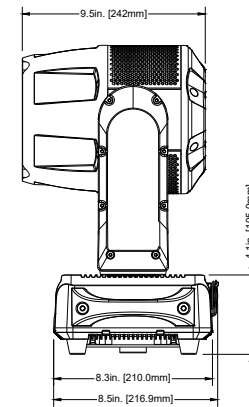

TITLE:		ADJ HYDRO WASH X7		DATE:	210421
SCALE:	TOL:	.XX(X)	.XXX(.XX)	ANGLE:	-
NONE	±	-	-	-	-