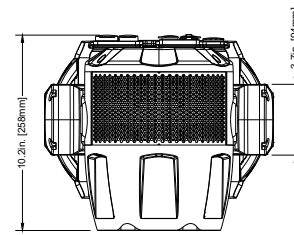

TITLE:		ADJ HYDRO WASH X7		DATE:	210421
SCALE:	TOL:	.XX(X)	.XXX(.XX)	ANGLE:	-
NONE	±	-	-	-	-