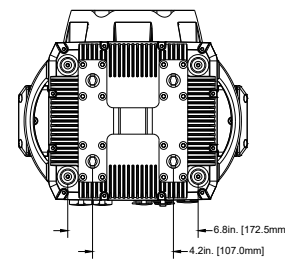

TITLE:		ADJ HYDRO WASH X7		DATE:	210421
SCALE:	TOL:	.XX(X)	.XXX(.XX)	ANGLE:	-
NONE	±	-	-	-	-