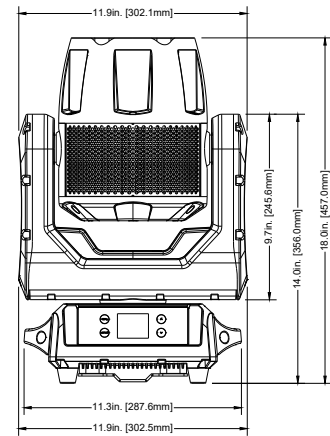

TITLE:		ADJ HYDRO WASH X7		DATE:	210421
SCALE:	TOL:	.XX(X)	.XXX(.XX)	ANGLE:	-
NONE	±	-	-	-	-