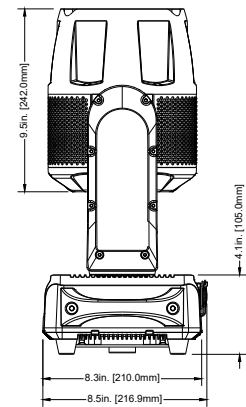

TITLE:		ADJ HYDRO WASH X7		DATE:	210421
SCALE:	TOL:	.XX(X)	.XXX(.XX)	ANGLE:	-
NONE	±	-	-	-	-