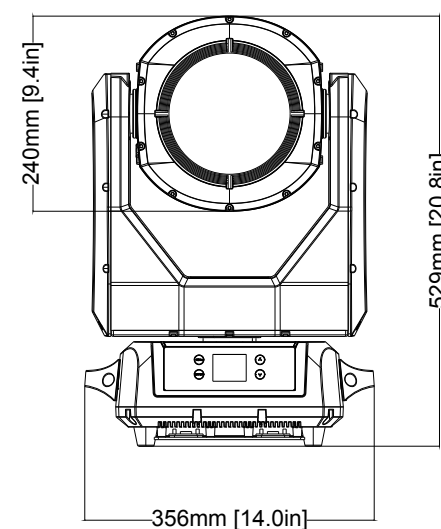

TITLE:		ADJ Hydro Beam X12		DATE:		27-Oct-2022	
SCALE:	TOL:	.XX(.X)	.XXX(.XX)	ANGLE:			
NONE	±	-	-	-			