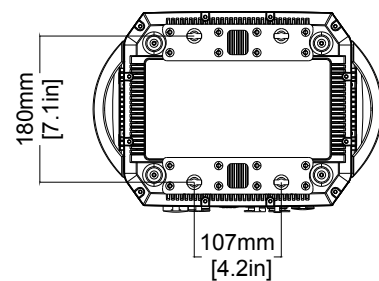

TITLE:		ADJ Hydro Beam X12		DATE:		27-Oct-2022	
SCALE:	TOL:	.XX(.X)	.XXX(.XX)	ANGLE:			
NONE	±	-	-	-			