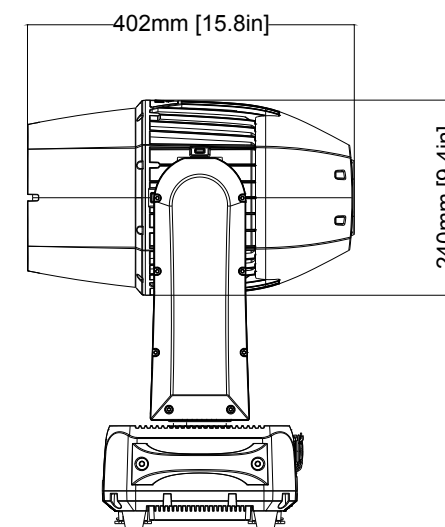

TITLE:		ADJ Hydro Beam X12		DATE:		27-Oct-2022	
SCALE:	TOL:	.XX(.X)	.XXX(.XX)	ANGLE:			
NONE	±	-	-	-			