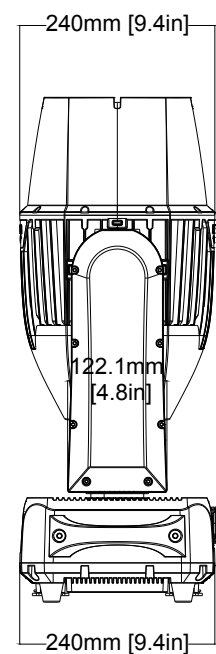

TITLE:		ADJ Hydro Beam X12		DATE:		27-Oct-2022	
SCALE:	TOL:	.XX(.X)	.XXX(.XX)	ANGLE:			
NONE	±	-	-	-			