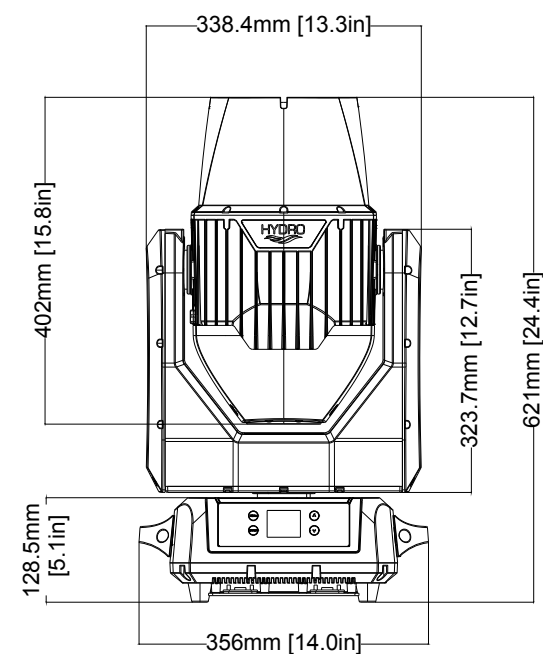

TITLE:		ADJ Hydro Beam X12		DATE:		27-Oct-2022	
SCALE:	TOL:	.XX(.X)	.XXX(.XX)	ANGLE:			
NONE	±	-	-	-			