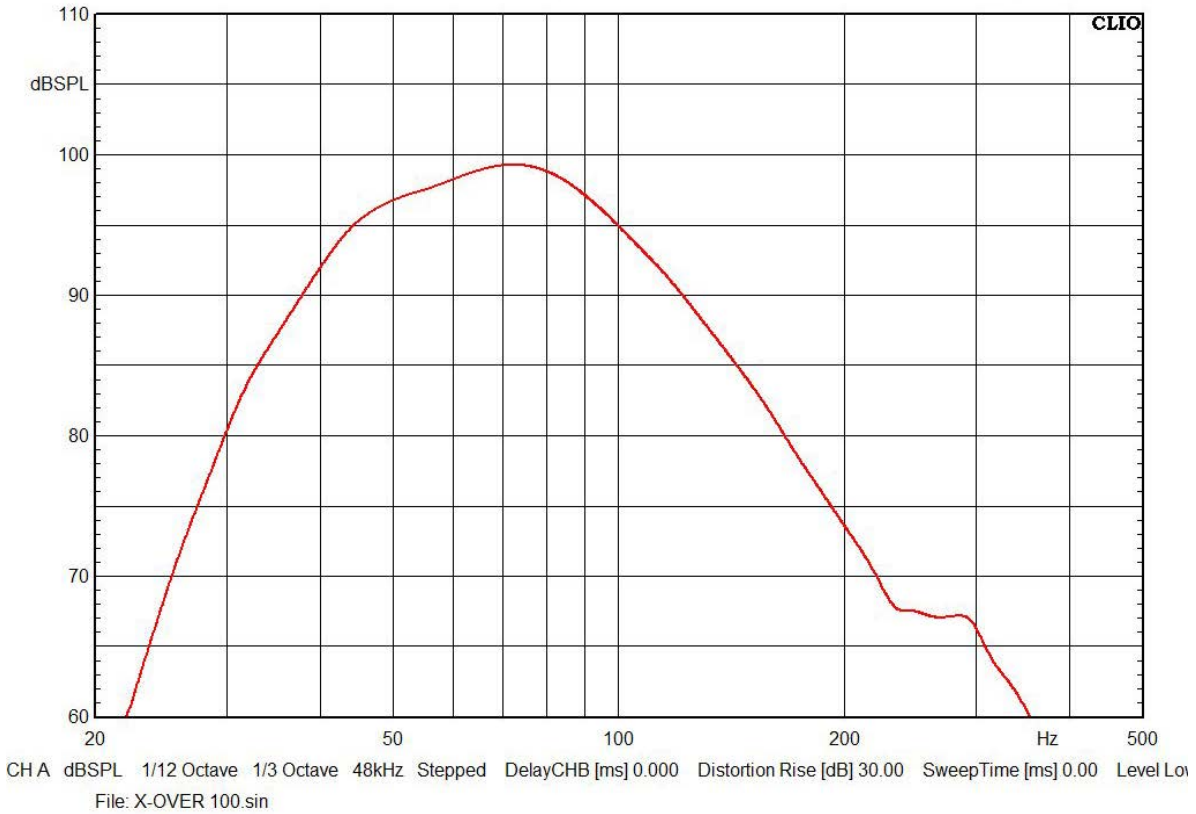

AVANTE IMPERIO PRO IMP 118 - FREQUENCY CHARTS

SPL VS. FREQ CHART, 100 Hz

SPL VS. FREQ CHART, 60 Hz / 100 Hz / 150Hz

KEY: Gray = 60 Hz, Red = 100 Hz, Green = 150 Hz