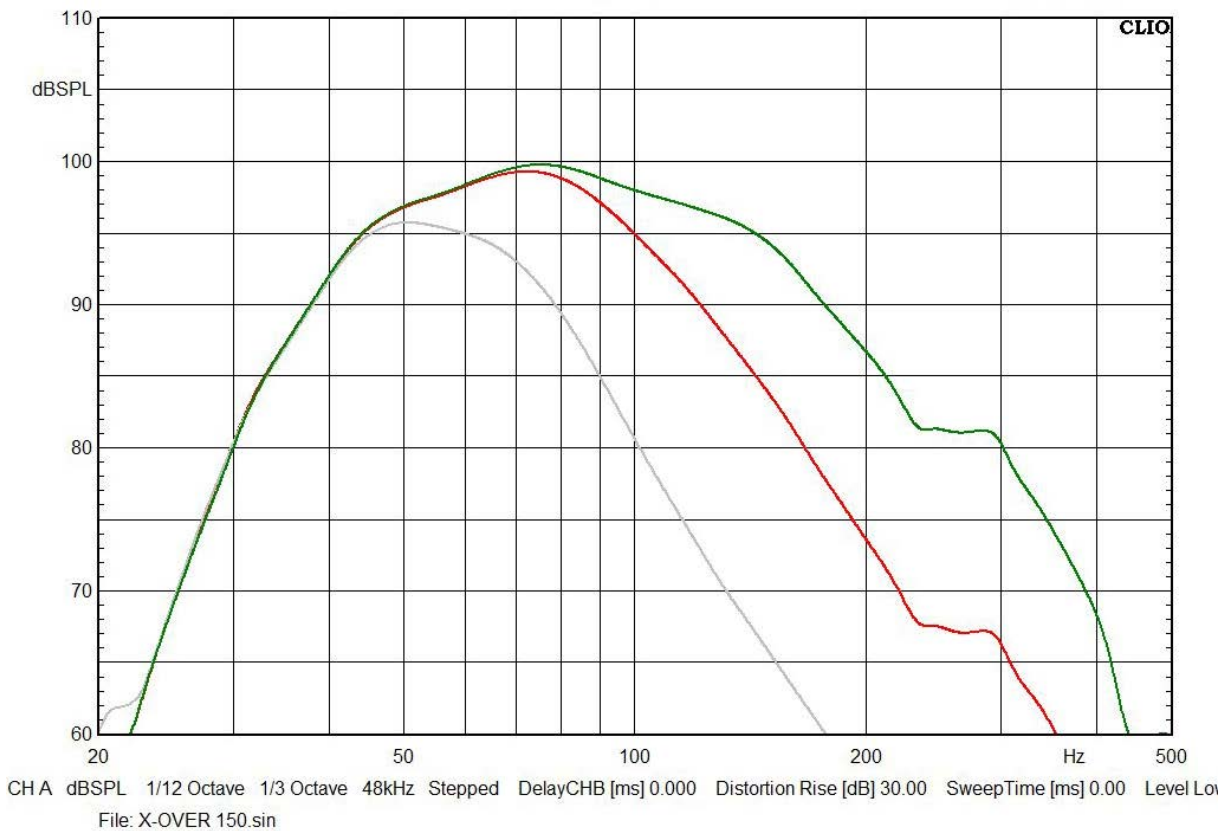

AVANTE IMPERIO PRO IMP 118 - FREQUENCY CHARTS

SPL VS. FREQ CHART, 100 Hz

SPL VS. FREQ CHART, 60 Hz / 100 Hz / 150Hz

KEY: Gray = 60 Hz, Red = 100 Hz, Green = 150 Hz