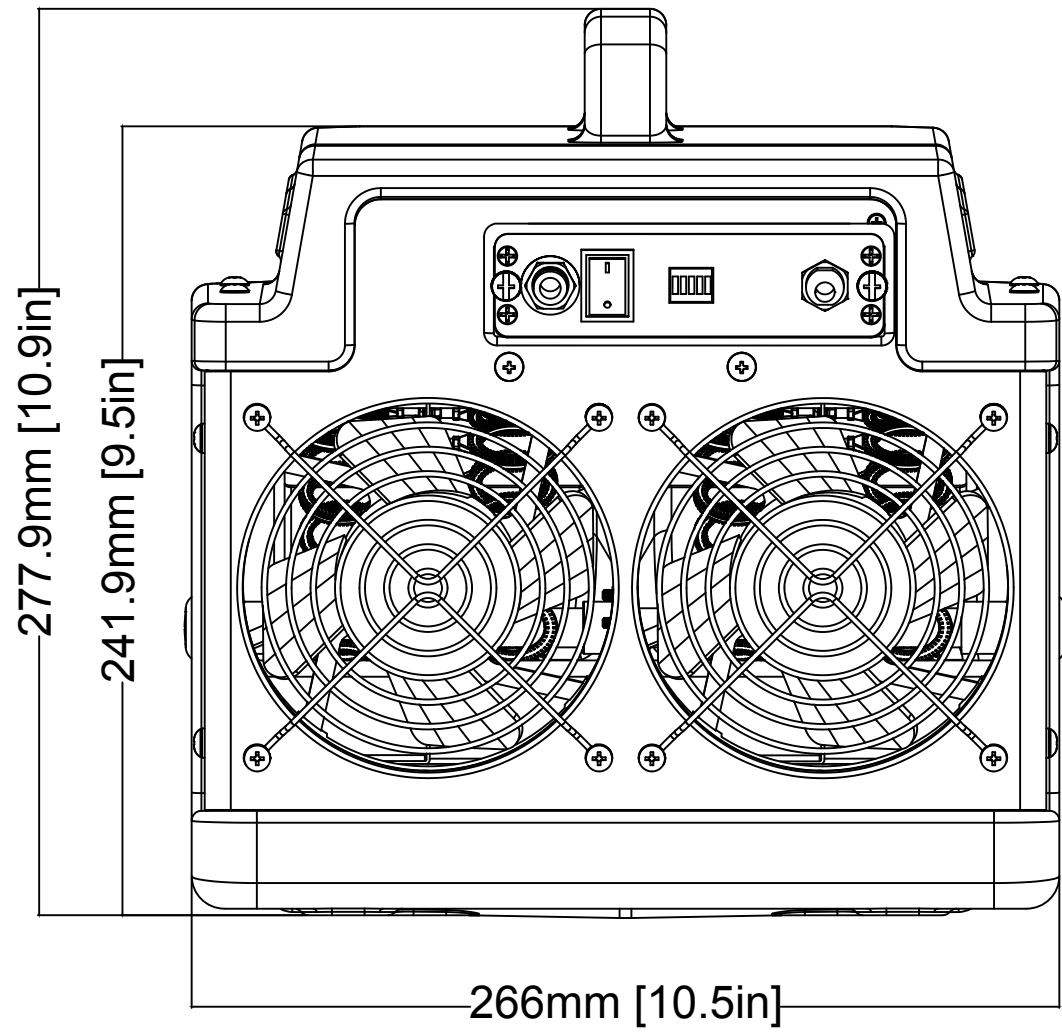

ELIMINATOR.
LIGHTING

TITLE: Eliminator Bubbletron EXL Go		DATE: 15-MAR-2024	
SCALE: NONE	TOL: ±	.XX(.X) -	.XXX(.XX) -
		ANGLE: -	