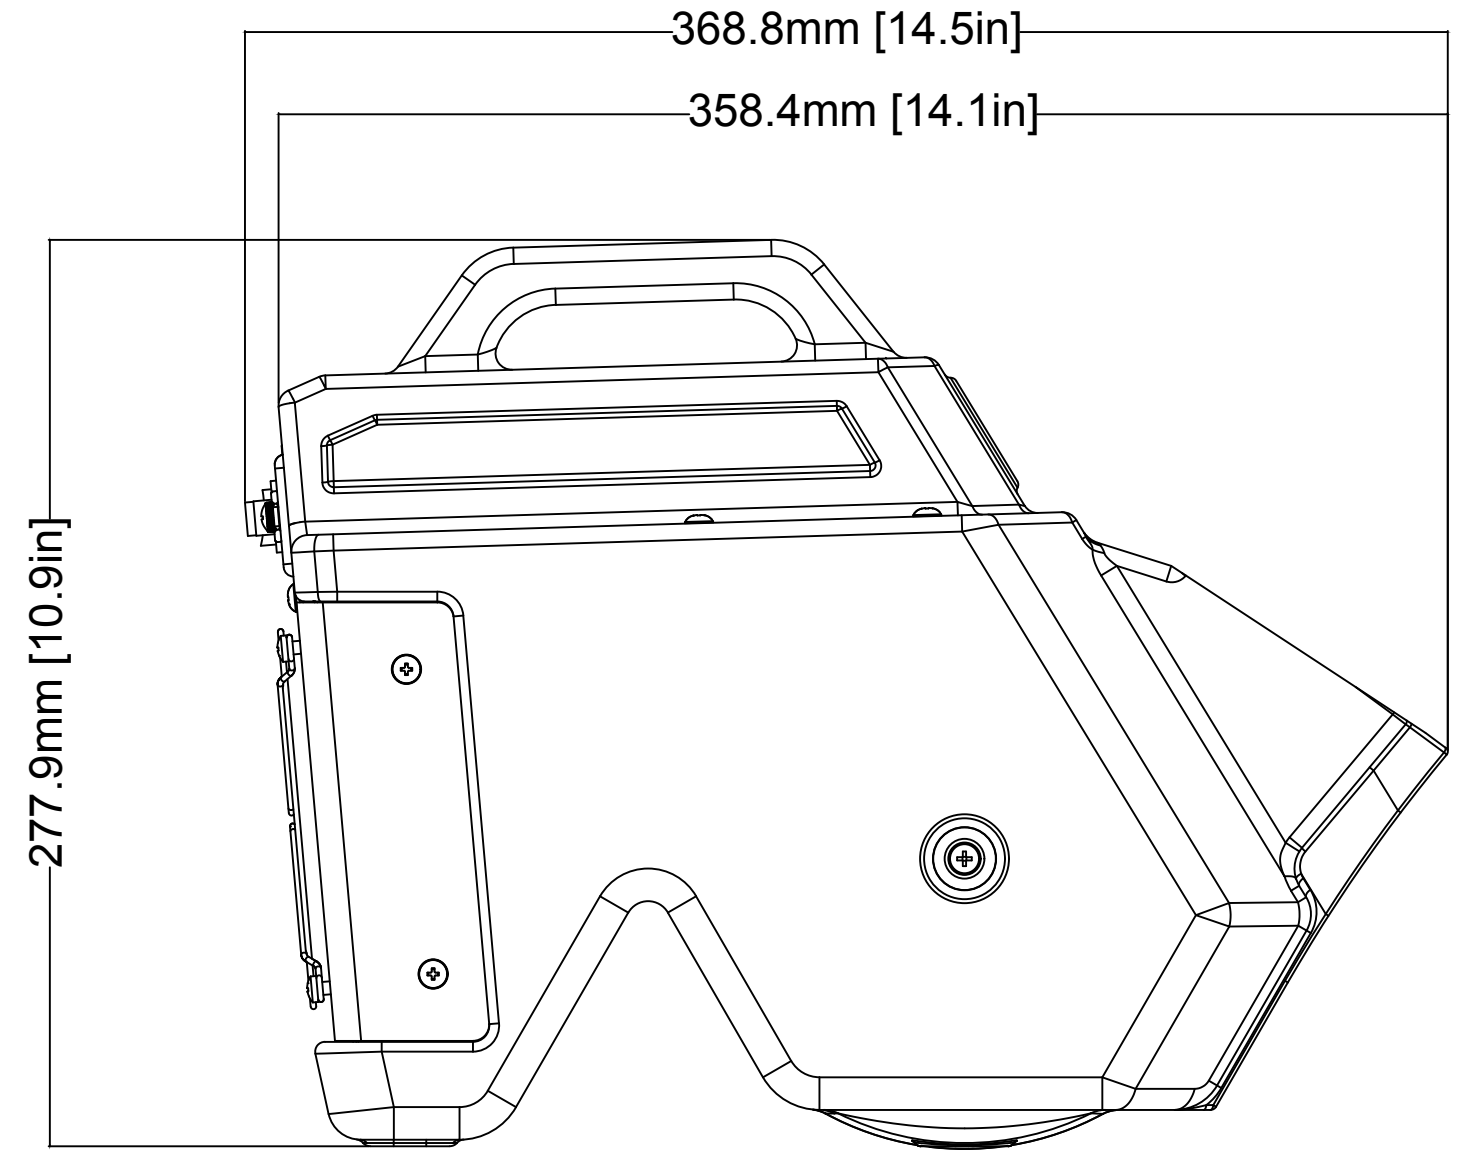

ELIMINATOR.
LIGHTING

TITLE: Eliminator Bubbletron EXL Go		DATE: 15-MAR-2024	
SCALE: NONE	TOL: ±	.XX(.X) -	.XXX(.XX) -
		ANGLE: -	