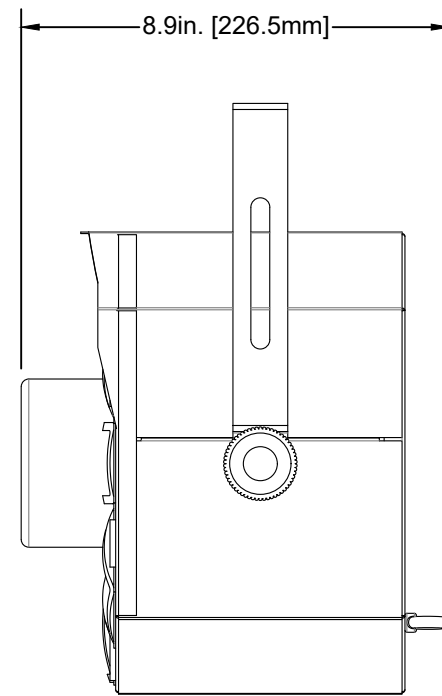

ELIMINATOR. LIGHTING

TITLE: ELIMINATOR FURIOUS THREE RG		DATE: 210812	
SCALE: NONE	TOL: ±	.XX(.X) .XXX(.XX) - -	ANGLE: -