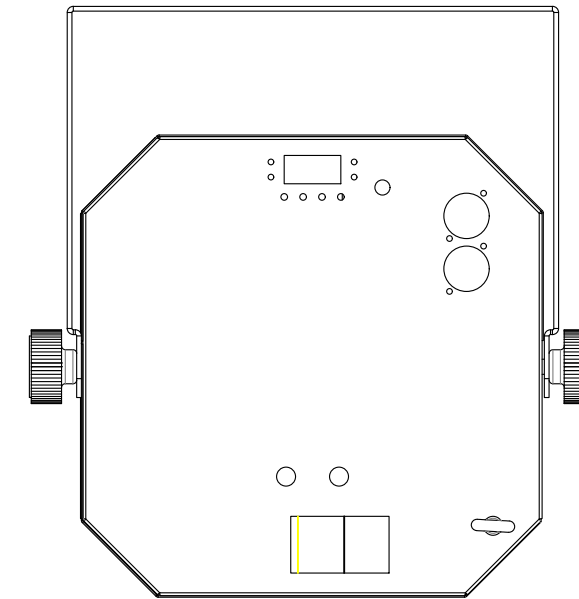

ELIMINATOR. LIGHTING

TITLE: ELIMINATOR FURIOUS THREE RG		DATE: 210812	
SCALE: NONE	TOL: ±	.XX(.X) .XXX(.XX) - -	ANGLE: -