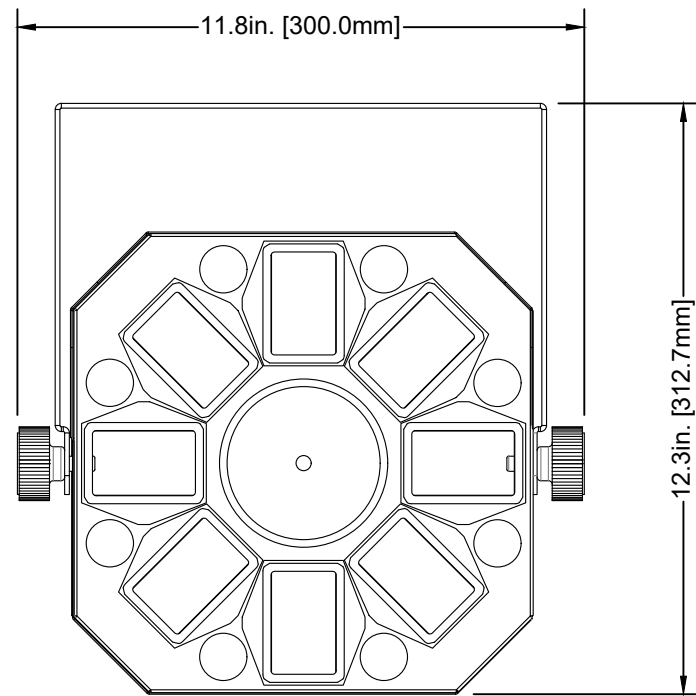

ELIMINATOR. LIGHTING

TITLE: ELIMINATOR FURIOUS THREE RG		DATE: 210812	
SCALE: NONE	TOL: ±	.XX(.X) .XXX(.XX) - -	ANGLE: -