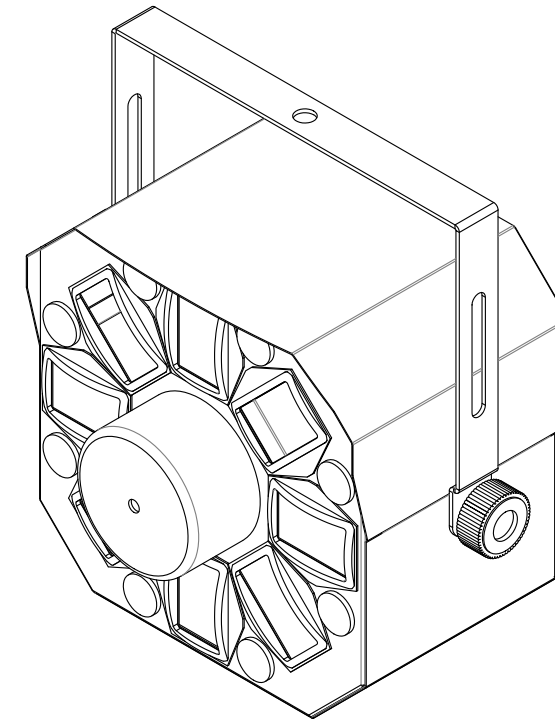

ELIMINATOR. LIGHTING

TITLE: ELIMINATOR FURIOUS THREE RG		DATE: 210812	
SCALE: NONE	TOL: ±	.XX(.X) .XXX(.XX) - -	ANGLE: -