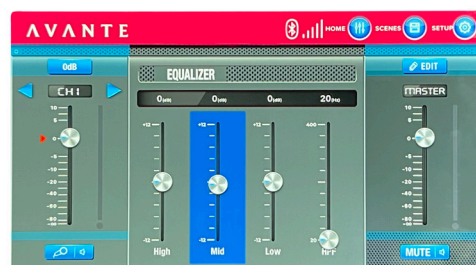

AVANTE

A15X

15-INCH, 2-WAY ACTIVE SPEAKERS

MAIN FEATURES:

- 15-inch, 2-way Active Loudspeaker
- Built-in Digital Signal Processing (DSP) with LCD screen, EQ & multiple presets
- Selectable time-out function
- Bluetooth® 5.0 enables wireless connection
- Compatible with Achromic X iOS APP for remote control of settings

Achromic X
App for iOS

AVANTE

A15X

The **Avante Audio A15X** part of the Achromic series, is a 15-inch, 2-way active loudspeaker designed for delivering exceptional audio quality for all your events. This powerful loudspeaker packs a punch with an impressive 1200W peak power, consisting of 350W Class D (LF) and 50W Class AB (HF) RMS, and a frequency range of 45hz-20kHz.

With a peak SPL of 124dB and a nominal coverage of 90° x 60°, the A15X is perfect for small to midsize events. Its balanced female XLR ¼-inch combo jack and 2x RCA (phono) inputs provide you with the flexibility to connect to a variety of audio sources.

Rear Panel:

DSP Screens:

A15X SPECIFICATIONS:

- Frequency Range: 45hz-20kHz
- Nominal Coverage: 90° x 60°
- Output (Peak SPL @ 1M): 124dB
- Drivers: 15-inch woofer with 2.5-inch voice coil + 1.35-inch HF Compression Driver
- Inputs: Balanced Female XLR ¼-inch combo jack, 2x RCA (phono)
- Output: Balanced Male XLR
- Enclosures: H-PP Molded
- Grill: 1.2mm Steel
- Handles: 1 on top / 1 on side
- Fly Points: 2 on top / 1 on back
- Pole Mounting: Dual position 0-degrees or 7.5-degrees
- Power Input: 120V/60Hz or 240V/50Hz (country specific)
- Power Consumption: 400W
- Dimensions: 28.7"x16.7"x16.3" / 728x425x414mm
- Weight: 42 lbs. / 19.1 kg.
- Approvals: CE, FCC, cETLus (Control #3069848)