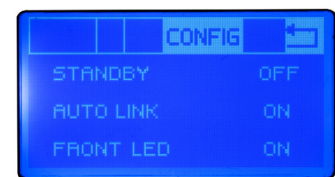

A15X FEATURES:

- Amp Power: 1200W Peak
- Built-in Digital Signal Processing (DSP) with LCD screen, EQ & multiple presets.
- Compatible with Achromic X iOS APP for iPhone and iPad for remote control of settings. Configure and control Avante Audio Achromic A10X, A12X and A15X active speakers over Bluetooth. App will be available in the Apple App Store soon.
- Bluetooth® 5.0 audio connection enables wireless connection of the Achromic X APP or streaming of music from your smartphone, tablet, or laptop

DSP Screens: