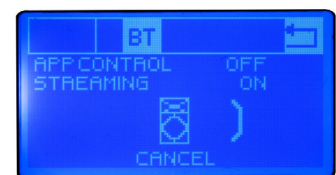

A15X FEATURES:

- Amp Power: 1200W Peak
- Built-in Digital Signal Processing (DSP) with LCD screen, EQ & multiple presets.
- Compatible with Achromic X iOS APP for iPhone and iPad for remote control of settings. Configure and control Avante Audio Achromic A10X, A12X and A15X active speakers over Bluetooth. App will be available in the Apple App Store soon.
- Bluetooth® 5.0 audio connection enables wireless connection of the Achromic X APP or streaming of music from your smartphone, tablet, or laptop

DSP Screens: