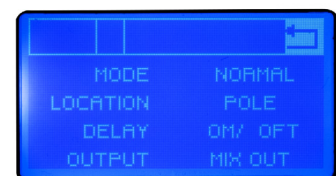

A15X FEATURES:

- Amp Power: 1200W Peak
- Built-in Digital Signal Processing (DSP) with LCD screen, EQ & multiple presets.
- Compatible with Achromic X iOS APP for iPhone and iPad for remote control of settings. Configure and control Avante Audio Achromic A10X, A12X and A15X active speakers over Bluetooth. App will be available in the Apple App Store soon.
- Bluetooth® 5.0 audio connection enables wireless connection of the Achromic X APP or streaming of music from your smartphone, tablet, or laptop

DSP Screens: