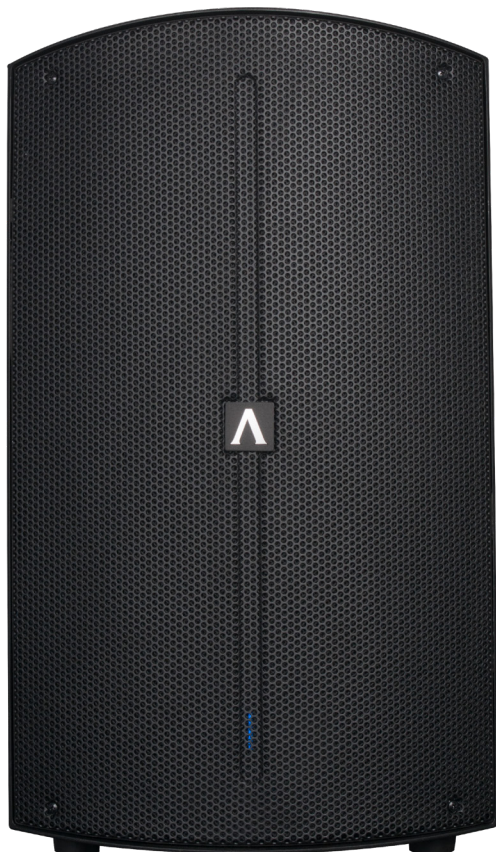

AVANTE

A15X

15-INCH, 2-WAY ACTIVE SPEAKERS

MAIN FEATURES:

- 15-inch, 2-way Active Loudspeaker
- Built-in Digital Signal Processing (DSP) with LCD screen, EQ & multiple presets
- Selectable time-out function
- Bluetooth® 5.0 enables wireless connection
- Compatible with Achromic X iOS APP for remote control of settings

Achromic X
App for iOS

AVANTE

A15X

The **Avante Audio A15X** part of the Achromic series, is a 15-inch, 2-way active loudspeaker designed for delivering exceptional audio quality for all your events. This powerful loudspeaker packs a punch with an impressive 1200W peak power, consisting of 350W Class D (LF) and 50W Class AB (HF) RMS, and a frequency range of 45hz-20kHz.

Built-in with digital signal processing (DSP), the A15X features an easy-to-use LCD screen and multiple presets to customize your audio output. With the selectable time-out function, you can save energy and extend the lifespan of your speakers by setting an auto shut-off timer.

The A15X is built for durability and portability, with a H-PP molded enclosure and a 1.2mm steel grill. It also comes with two fly points on top and one on the back, a dual-position pole mount, and a top handle for easy transport.