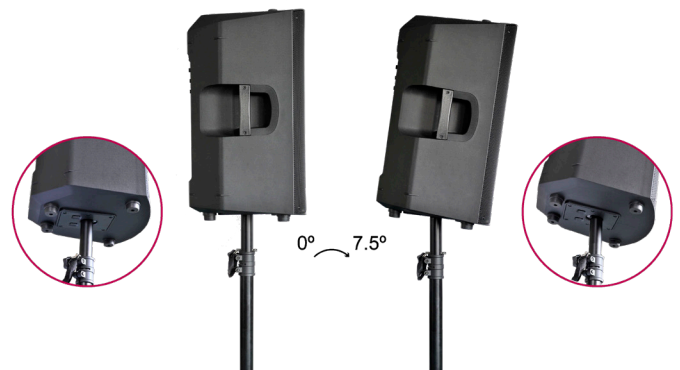

Rear Panel:

DSP Screens:

A15X SPECIFICATIONS:

- Frequency Range: 45hz-20kHz
- Nominal Coverage: 90° x 60°
- Output (Peak SPL @ 1M): 124dB
- Drivers: 15-inch woofer with 2.5-inch voice coil + 1.35-inch HF Compression Driver
- Inputs: Balanced Female XLR ¼-inch combo jack, 2x RCA (phono)
- Output: Balanced Male XLR
- Enclosures: H-PP Molded
- Grill: 1.2mm Steel
- Handles: 1 on top / 1 on side
- Fly Points: 2 on top / 1 on back
- Pole Mounting: Dual position 0-degrees or 7.5-degrees
- Power Input: 120V/60Hz or 240V/50Hz (country specific)
- Power Consumption: 400W
- Dimensions: 28.7"x16.7"x16.3" / 728x425x414mm
- Weight: 42 lbs. / 19.1 kg.
- Approvals: CE, FCC, cETLus (Control #3069848)

Optional A15 COVER
Speaker Cover

Optional
M10 Fly Kit

www.avanteaudio.com

@avanteaudio

Optional adjustable Wall Mount
(SWB40) for A10X, A12X & A15X

Adjustable logo badge for
pole mount or monitor position

Adjustable pole mount 0° or 7.5°