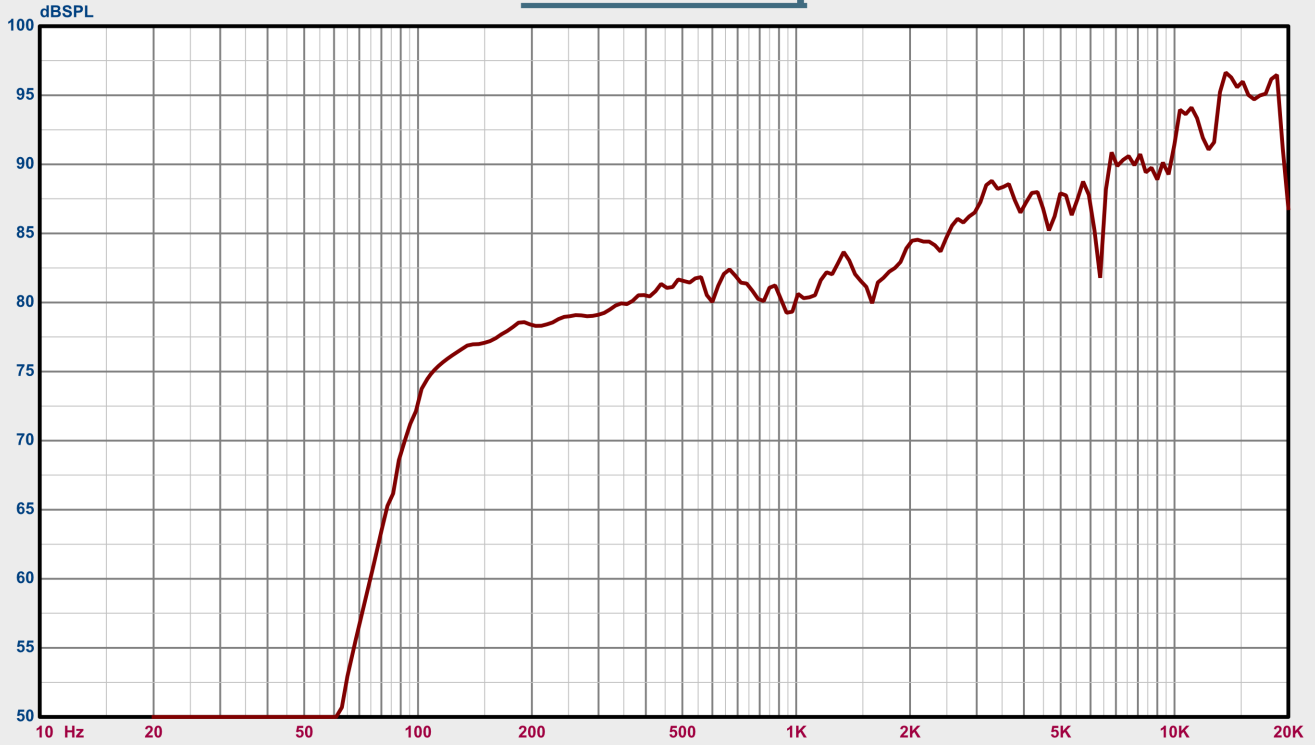

DATE: SEPTEMBER 15, 2022

IMPERIO PRO FREQUENCY CHARTS: DSP 3 & 4

SPL vs Freq

Map

— 3: IMPERIO PRO IMP205 DSP PRESET 3

DATE: SEPTEMBER 15, 2022

SPL vs Freq

Map

— 4: IMPERIO PRO IMP205 DSP PRESET 4

DATE: SEPTEMBER 15, 2022

IMPERIO PRO FREQUENCY CHARTS: DSP 5 & 6

SPL vs Freq

Map

— 5: IMPERIO PRO IMP205 DSP PRESET 5

DATE: SEPTEMBER 15, 2022

SPL vs Freq