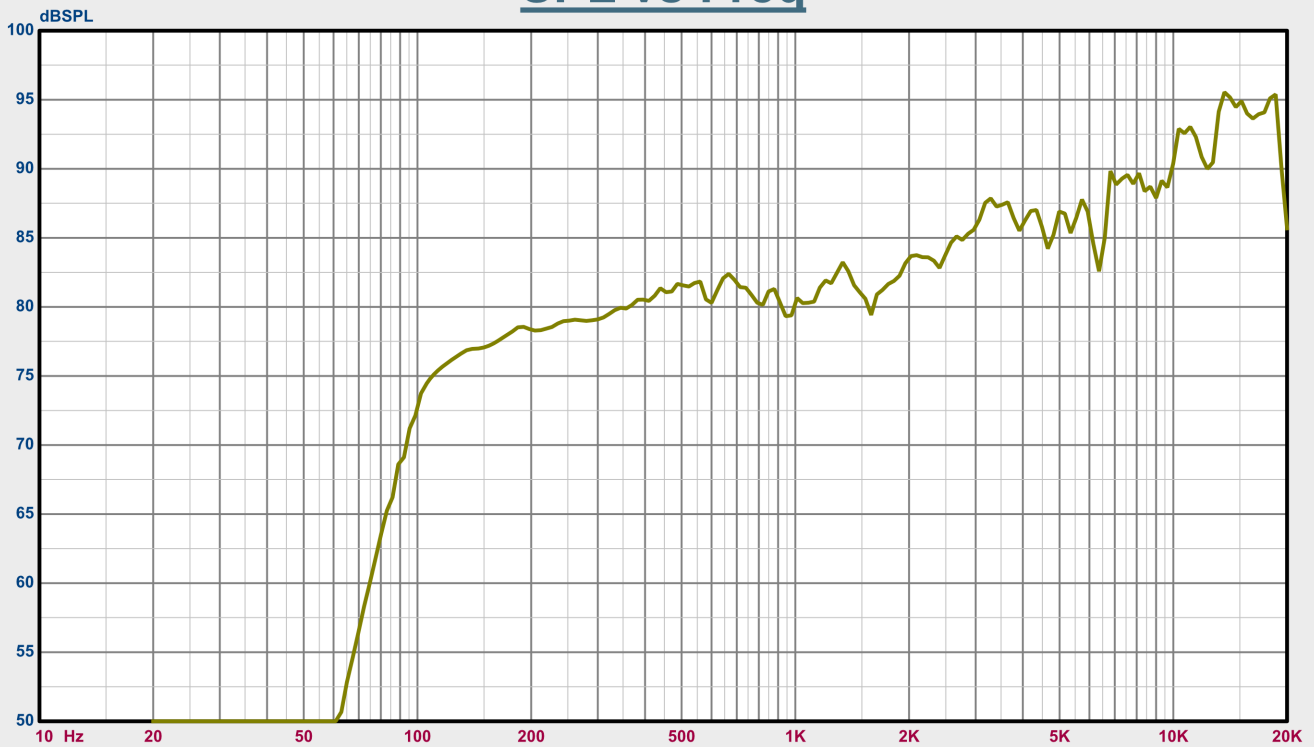

DATE: SEPTEMBER 15, 2022

IMPERIO PRO FREQUENCY CHARTS: DSP 3 & 4

SPL vs Freq

Map

— 3: IMPERIO PRO IMP205 DSP PRESET 3

DATE: SEPTEMBER 15, 2022

SPL vs Freq

Map

— 4: IMPERIO PRO IMP205 DSP PRESET 4

DATE: SEPTEMBER 15, 2022

IMPERIO PRO FREQUENCY CHARTS: DSP 5 & 6

SPL vs Freq

Map

— 5: IMPERIO PRO IMP205 DSP PRESET 5

DATE: SEPTEMBER 15, 2022

SPL vs Freq