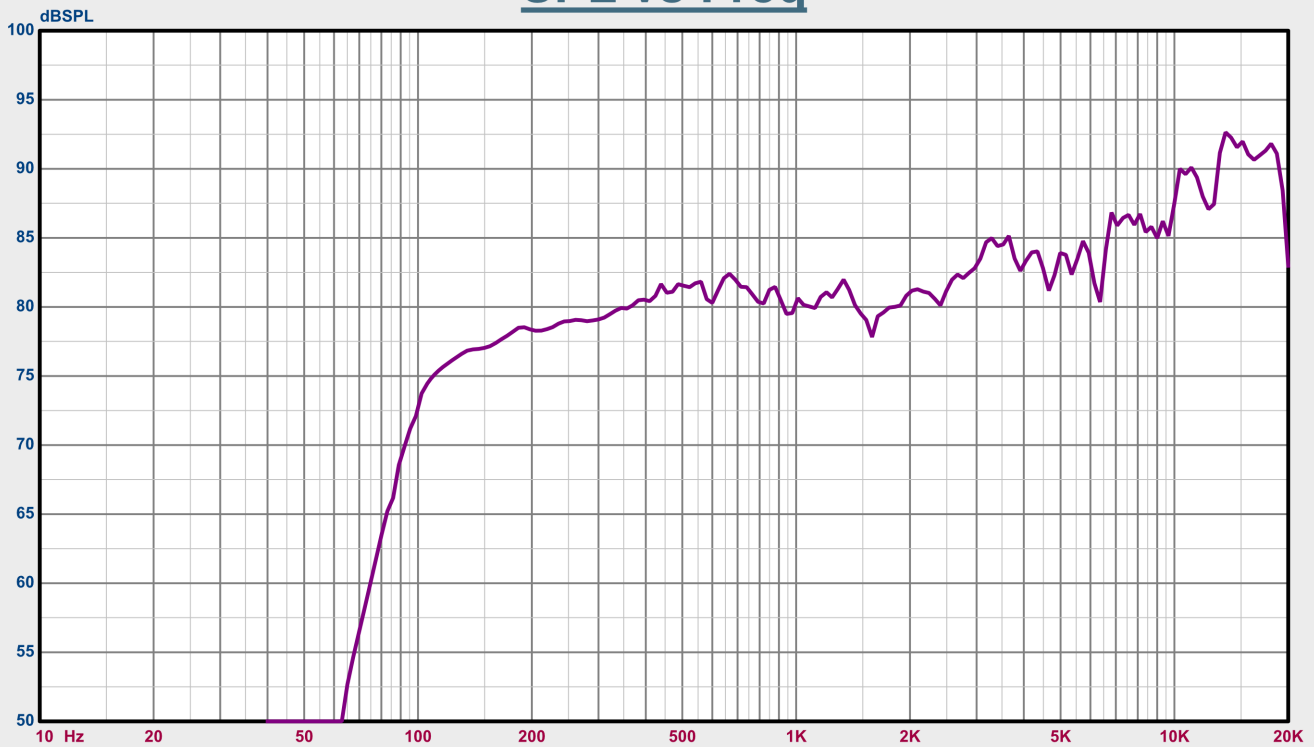

IMPERIO PRO FREQUENCY CHARTS: DSP 1 & 2

SPL vs Freq

Map

— 1: IMPERIO PRO IMP205 DSP PRESET 1

DATE: SEPTEMBER 15, 2022

SPL vs Freq

Map

— 2: IMPERIO PRO IMP205 DSP PRESET 2

DATE: SEPTEMBER 15, 2022

IMPERIO PRO FREQUENCY CHARTS: DSP 3 & 4

SPL vs Freq

Map

— 3: IMPERIO PRO IMP205 DSP PRESET 3

DATE: SEPTEMBER 15, 2022

SPL vs Freq

Map