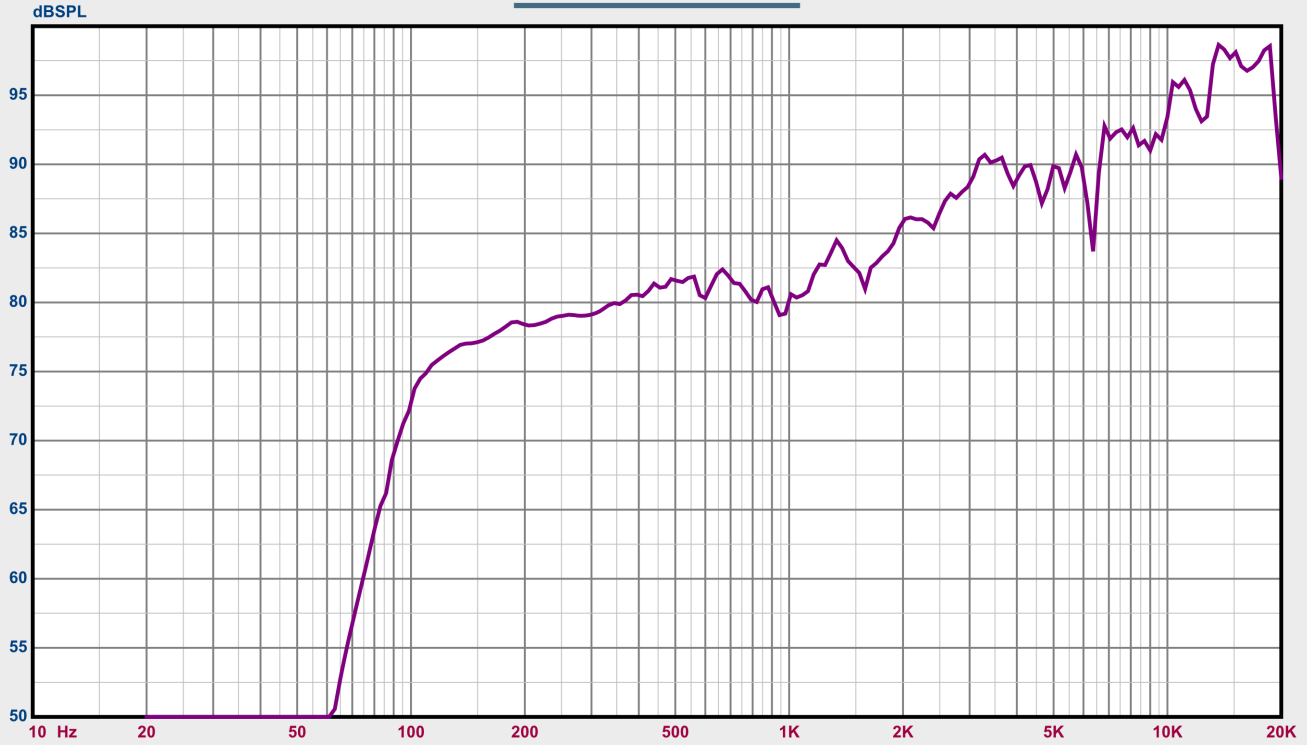

— 4: IMPERIO PRO IMP205 DSP PRESET 4

DATE: SEPTEMBER 15, 2022

IMPERIO PRO FREQUENCY CHARTS: DSP 5 & 6

SPL vs Freq

Map

— 5: IMPERIO PRO IMP205 DSP PRESET 5

DATE: SEPTEMBER 15, 2022

SPL vs Freq

Map

— 6: IMPERIO PRO IMP205 DSP PRESET 6

DATE: SEPTEMBER 15, 2022

IMPERIO PRO FREQUENCY CHARTS: DSP 7 & 8

SPL vs Freq

Map

— 7: IMPERIO PRO IMP205 DSP PRESET 7

DATE: SEPTEMBER 15, 2022