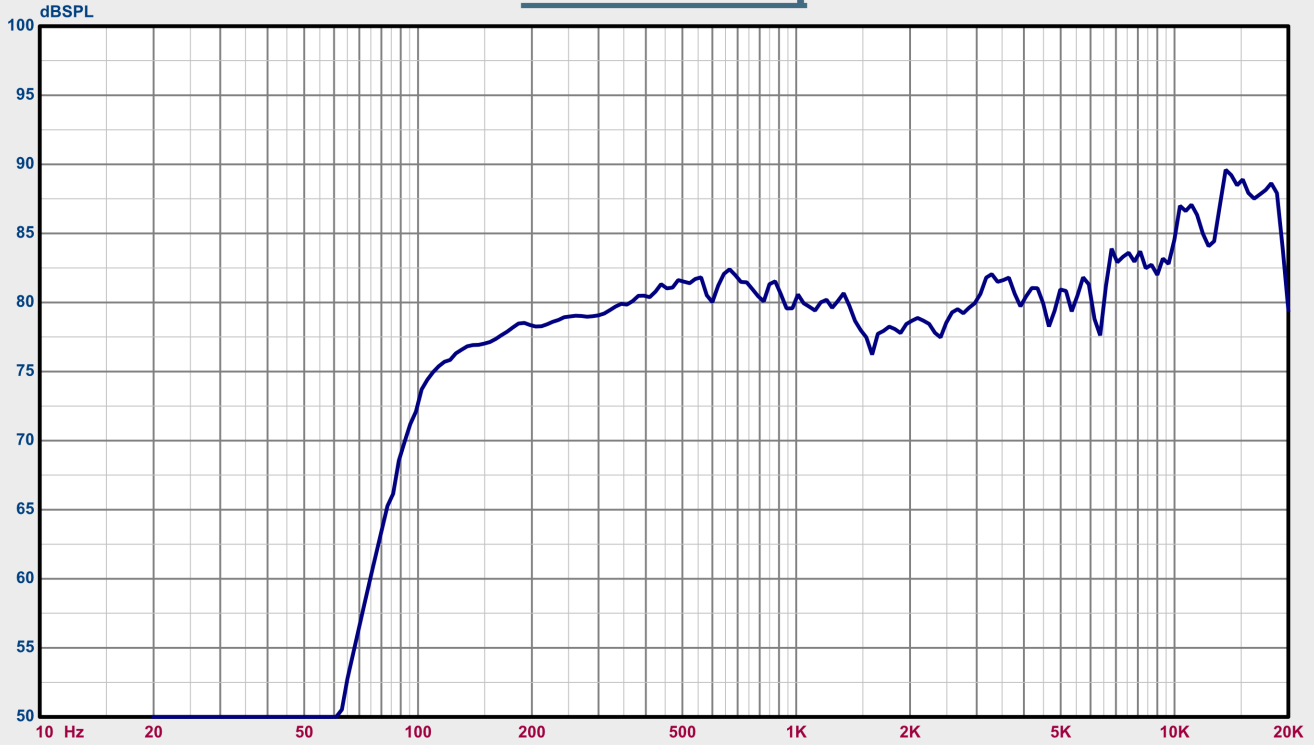

IMPERIO PRO FREQUENCY CHARTS: DSP 1 & 2

SPL vs Freq

Map

— 1: IMPERIO PRO IMP205 DSP PRESET 1

DATE: SEPTEMBER 15, 2022

SPL vs Freq

Map

— 2: IMPERIO PRO IMP205 DSP PRESET 2

DATE: SEPTEMBER 15, 2022

IMPERIO PRO FREQUENCY CHARTS: DSP 3 & 4

SPL vs Freq

Map

— 3: IMPERIO PRO IMP205 DSP PRESET 3

DATE: SEPTEMBER 15, 2022

SPL vs Freq

Map