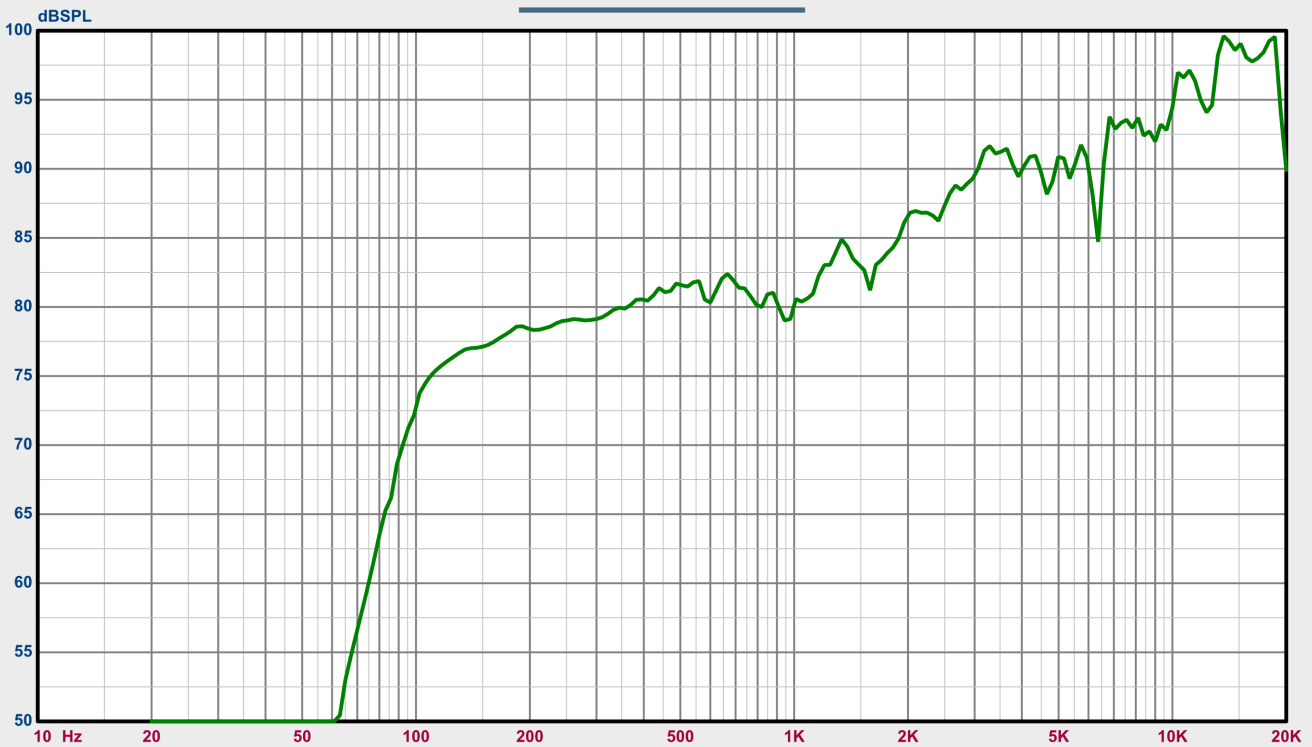

Map

— 6: IMPERIO PRO IMP205 DSP PRESET 6

DATE: SEPTEMBER 15, 2022

IMPERIO PRO FREQUENCY CHARTS: DSP 7 & 8

SPL vs Freq

Map

— 7: IMPERIO PRO IMP205 DSP PRESET 7

DATE: SEPTEMBER 15, 2022

SPL vs Freq

Map

— 8: IMPERIO PRO IMP205 DSP PRESET 8

DATE: SEPTEMBER 15, 2022