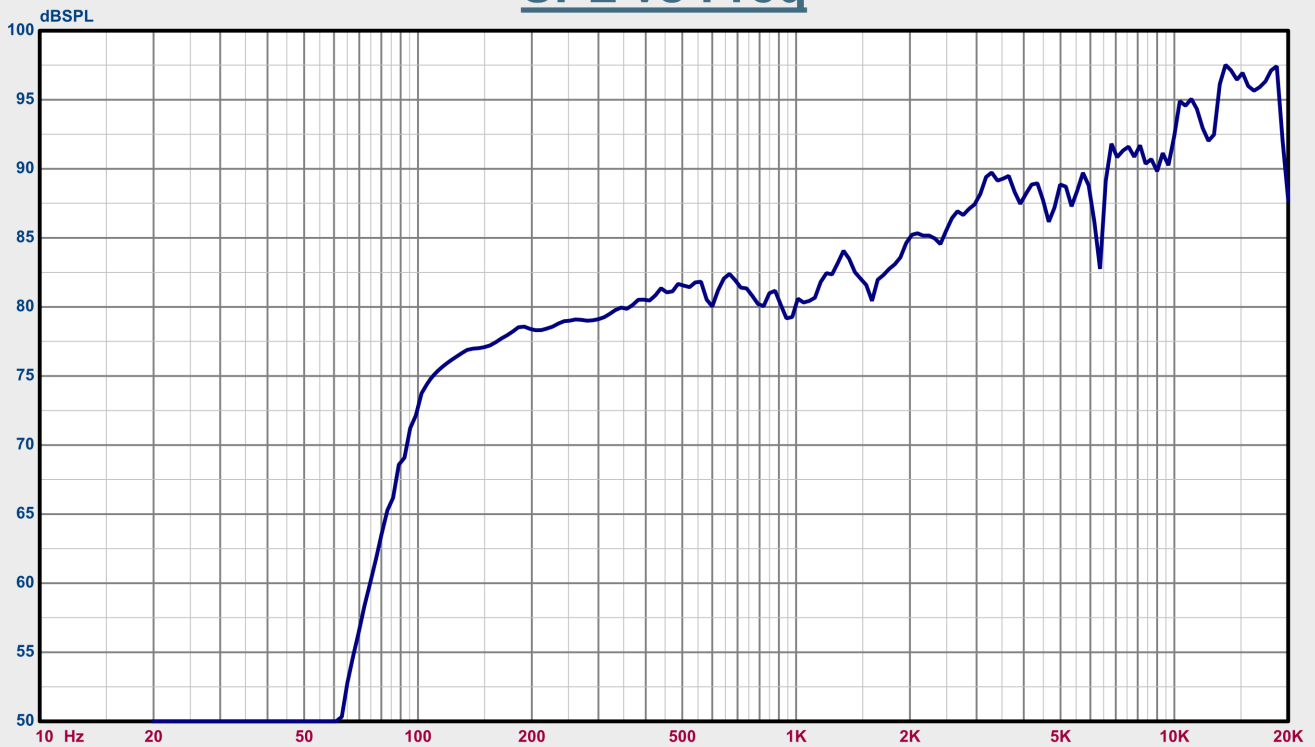

— 4: IMPERIO PRO IMP205 DSP PRESET 4

DATE: SEPTEMBER 15, 2022

IMPERIO PRO FREQUENCY CHARTS: DSP 5 & 6

SPL vs Freq

Map

— 5: IMPERIO PRO IMP205 DSP PRESET 5

DATE: SEPTEMBER 15, 2022

SPL vs Freq

Map

— 6: IMPERIO PRO IMP205 DSP PRESET 6

DATE: SEPTEMBER 15, 2022

IMPERIO PRO FREQUENCY CHARTS: DSP 7 & 8

SPL vs Freq

Map

— 7: IMPERIO PRO IMP205 DSP PRESET 7

DATE: SEPTEMBER 15, 2022