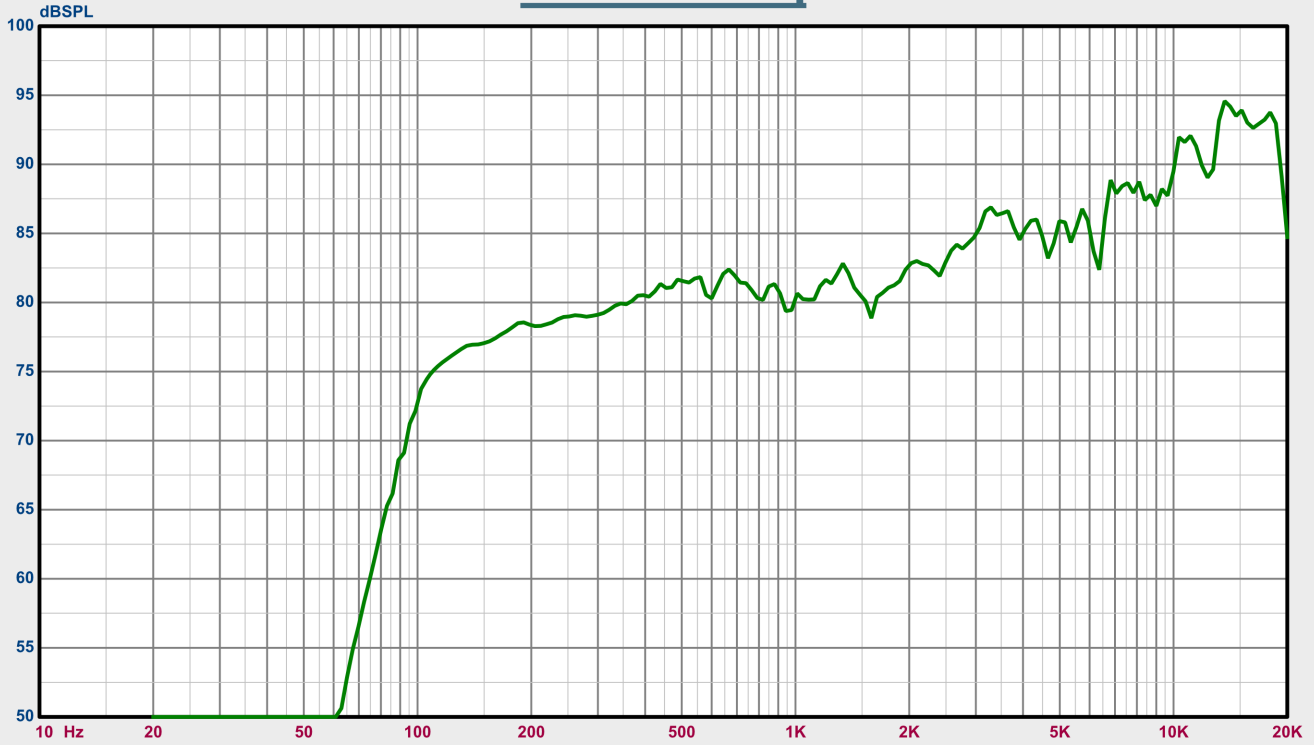

IMPERIO PRO FREQUENCY CHARTS: DSP 1 & 2

SPL vs Freq

Map

— 1: IMPERIO PRO IMP205 DSP PRESET 1

DATE: SEPTEMBER 15, 2022

SPL vs Freq

Map

— 2: IMPERIO PRO IMP205 DSP PRESET 2

DATE: SEPTEMBER 15, 2022

IMPERIO PRO FREQUENCY CHARTS: DSP 3 & 4

SPL vs Freq

Map

— 3: IMPERIO PRO IMP205 DSP PRESET 3

DATE: SEPTEMBER 15, 2022

SPL vs Freq

Map