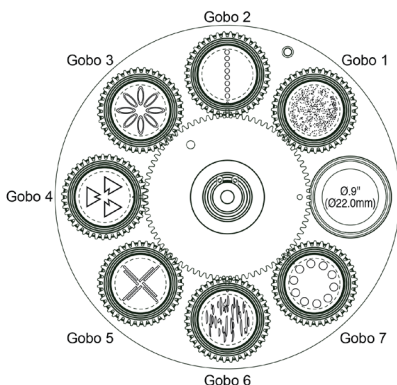

The fixture features two independent Gobo wheels, each of which incorporate seven slots for interchangeable, indexed-rotating patterns. In addition, it also incorporates an animation wheel with indexed rotation as well as two separate rotating prisms (4-facet circular and 6-facet linear). Motorized zoom (6° ~ 48°), focus and iris are integrated into the optical system as are two separate frost filters (Light to blur Gobo patterns and Heavy to generate a wash output).

6-Facet Linear Prism

4-Facet Circular Prism

FOCUS SPOT 7Z

Pan/Tilt:

- Pan: 540-degrees
- Tilt: 270-degrees
- Pan & Tilt Locks

Dimensions & Weight:

- Length: 14.73" (374mm)
- Width: 9.22" (234mm)
- Vertical Height: 24.81" (630mm)
- Weight: 51.7 lbs. (23.45kg)

- DB Rating @ 3ft.: 49dB
- BTU: 0.53
- BTU/H: 1,909.60

Approvals:

- CE | ETL (Pending)
- IP20

What's in the box:

- Locking Power cable
- 180mm Omega brackets (x2)

ANIMATION WHEEL

GOBO WHEEL 1

GOBO WHEEL 2

COLOR WHEEL