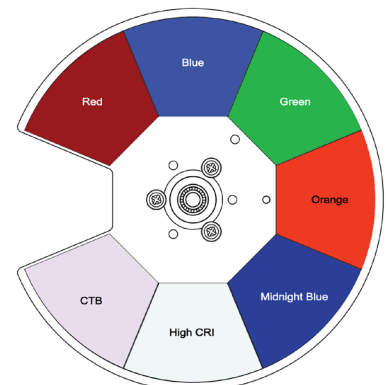

The fixture features two independent Gobo wheels, each of which incorporate seven slots for interchangeable, indexed-rotating patterns. In addition, it also incorporates an animation wheel with indexed rotation as well as two separate rotating prisms (4-facet circular and 6-facet linear). Motorized zoom (6° ~ 48°), focus and iris are integrated into the optical system as are two separate frost filters (Light to blur Gobo patterns and Heavy to generate a wash output).

Colors:

- Full CMY color mixing
- Variable CTO (2,700K to 8,000K)
- Colors Wheel with 7 dichroic slots (Includes High CRI and CTB Filters)
- CMY and Color Wheel preset macros

GOBOs:

- 2 Gobo Wheels
- #1 - (7) Interchangeable Rotating-Indexing Gobos
- #2 - (7) Interchangeable Rotating-Indexing Gobos

6-Facet Linear Prism

4-Facet Circular Prism

FOCUS SPOT 7Z

Pan/Tilt:

- Pan: 540-degrees
- Tilt: 270-degrees
- Pan & Tilt Locks

Dimensions & Weight:

- Length: 14.73" (374mm)
- Width: 9.22" (234mm)
- Vertical Height: 24.81" (630mm)
- Weight: 51.7 lbs. (23.45kg)

COLOR WHEEL