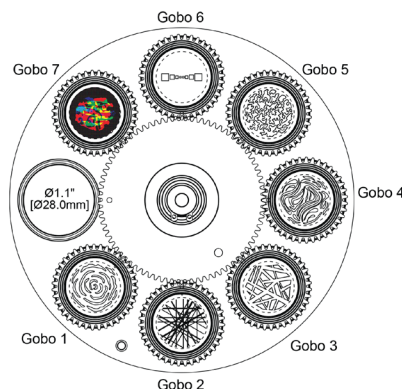

GOBO WHEEL 2