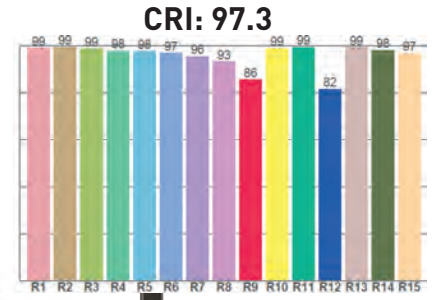

CONTROL AND CONNECTIONS:

- Dimmer and Zoom Rotary Dials
- (4) DMX Channel Modes (2 / 4 / 6 / 8)
- 4 Button Control Panel LCD Menu Display
- RDM (Remote Device Management)
- 3/5-pin DMX and Locking Power Cable In/Out
- USB Service Port

DIMENSIONS AND WEIGHT:

- Length: 414.5mm
- Width: 360.1mm
- Vertical Height: 490mm
- Weight: 9.45kg

ELECTRICAL AND THERMAL:

- AC 100-240V - 50/60Hz
- 237W Max Power Consumption
- Working Temperature: 15°C to 45°C
- Power Linking: 10 pcs @ 240V

INCLUDED ACCESSORIES:

- Gel Frame
- Locking Power Cable
- Barn Doors

APPROVALS AND RATINGS:

- CE | cETLus
- IP20