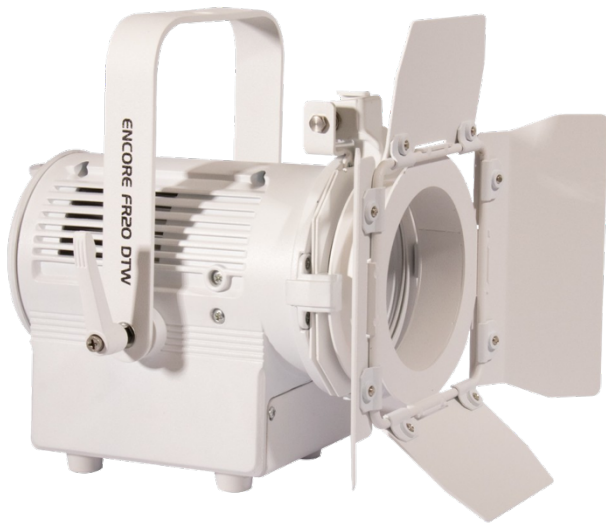

# Encore FR20DTW white

Code: 1237000209

Part of the Encore stage lighting series, the Encore FR20 DTW white lighting fixture is equipped with a 2-inch Fresnel lens and powered by a 17W warm white LED engine.

It produces a soft-edged beam for stage, theatre and commercial use at 3000K.

It comes with barn doors to adjust the beam dispersion and a manual knob to change the dimming from 100% to 0% with a dim to warm feature.

It is also Triac dimmable - compatible with ADJ dimmer packs or standard wall dimmers.

The Encore FR20 DTW white comes equipped with a hanging bracket, barn doors to manually shape the beam of light and a additional lens filter to change the beam angle from 19-degrees to 45-degrees.

## Specifications:

- 2-inch Fresnel lens
- Dimming potentiometer: 0-100%
- Dim to warm feature
- Triac dimmable - compatible with standard wall dimmers or ADJ Dimmer Packs (Uni Pak)
- Beam angle: 19-degrees
- Includes lens kit to change beam angle to 45-degrees
- LUX @ 3M: 600
- LED Life: 50,000 hours
- Includes barn doors and hanging bracket
- Multi-voltage operation: AC 100-240V, 50/60Hz