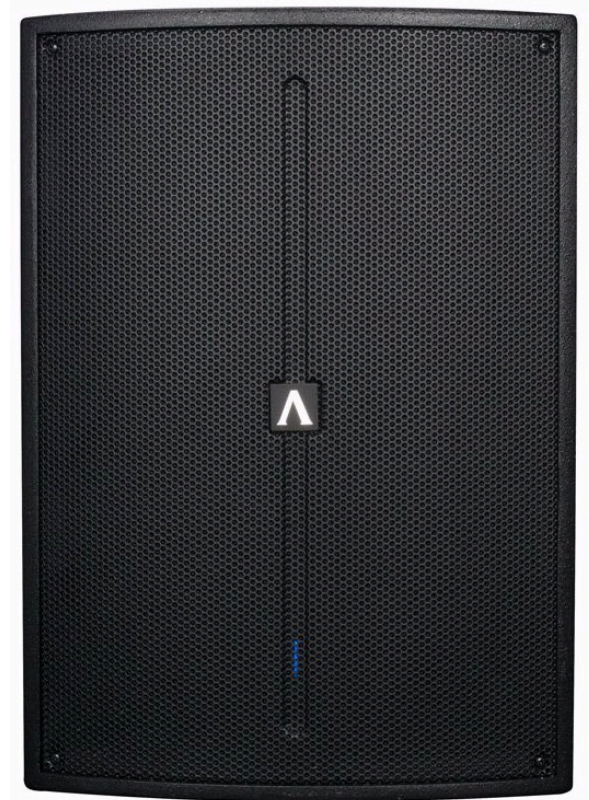

# A18S

Code 1161350019

The Avante A18S, part of the Achromic Series from Avante Audio, is an active Subwoofer that offers powerful output, detailed audio clarity, built-in DSP and sleek exterior design. Created for musicians, bands, houses of worship, audio production companies and rental houses, the Achromic Series speakers are equally suited to permanent installation as they are to one-off and touring productions.

## Speaker

- 18-inch, active subwoofer
- Driver Information:  
18" Woofer w/3" Voice Coil.
- Output (Peak SPL @1M): 127dB