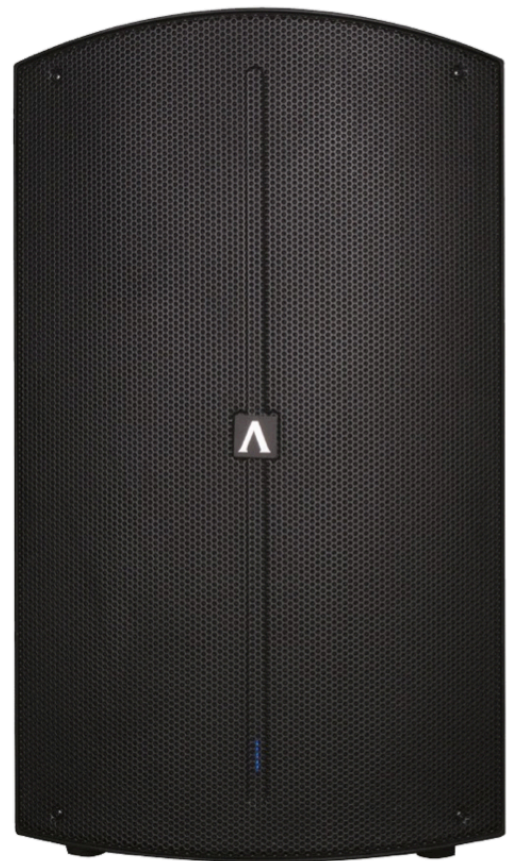

A15

Code 1161350017

The Avante A15, part of the Achromic Series from Avante Audio, is an active loudspeaker cabinet that offers powerful output, detailed audio clarity, built-in DSP and sleek exterior design. Created for musicians, bands, houses of worship, audio production companies and rental houses, the Achromic Series speakers are equally suited to permanent installation as they are to one-off and touring productions.

Speaker

- 15-inch, 2-way active loudspeaker
- Driver Information:
 - 15" Woofer w/2.5" Voice Coil.
 - 1.35" HF Compression Driver
- Output (Peak SPL @1M): 124dB

Coverage

- Nominal Coverage: 90° x 60°
- Frequency Range (-10db): 45Hz-20kHz

Construction

- Built-In DSP : LCD screen with EQ and multiple presets
- Enclosure: H-PP Molded
- Grill: 1.2 mm steel
- Handles: 1 handle on Top, 1 handle on Side
- Fly Points: 2 Fly Points on Top, 1 Fly Point on the Back
- Pole Mounting: Dual position 0° or 7.5°
- 2x Line Input Gain control on rear

Electrical

- Power Input: 120V/60Hz or 230V/50Hz
- Power Draw: 400W

Dimensions & Weight

- W x D x H : 414 mm x 425 mm x 728 mm
- Weight : 19,1kg